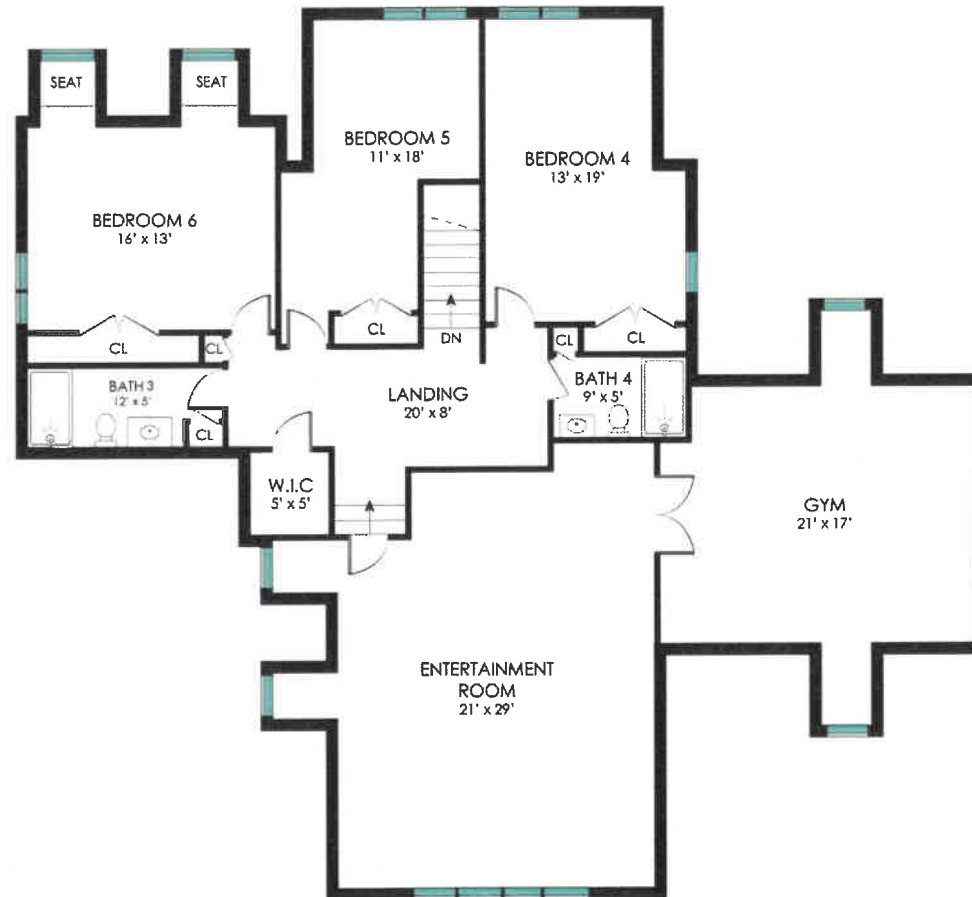

254 CAPTAINS NECK LANE  
SOUTHAMPTON, NY

*corcoran*

1ST FLOOR - 3078 SF

254 CAPTAINS NECK LANE  
SOUTHAMPTON, NY

*corcoran*

2ND FLOOR - 2020 SF

**254 CAPTAINS NECK LANE  
SOUTHAMPTON, NY**

*corcoran*

**LOWER LEVEL - 993 SF**