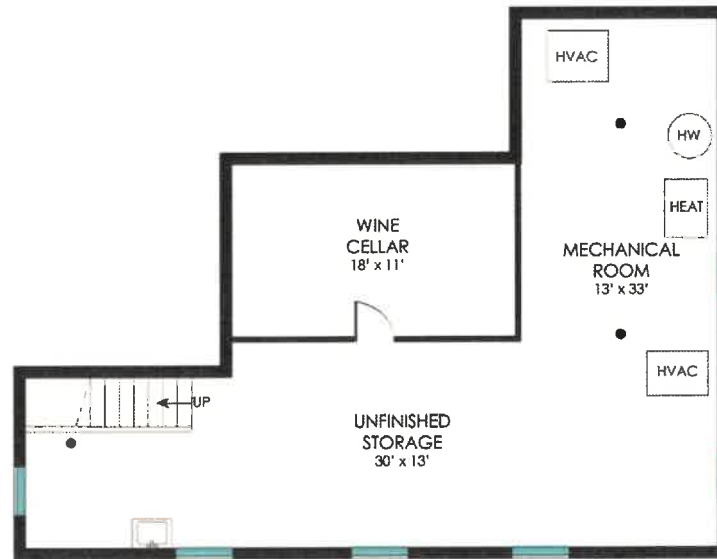

254 CAPTAINS NECK LANE  
SOUTHAMPTON, NY

*corcoran*

1ST FLOOR - 3078 SF

254 CAPTAINS NECK LANE  
SOUTHAMPTON, NY

*corcoran*

2ND FLOOR - 2020 SF

**254 CAPTAINS NECK LANE  
SOUTHAMPTON, NY**

*corcoran*

**LOWER LEVEL - 993 SF**