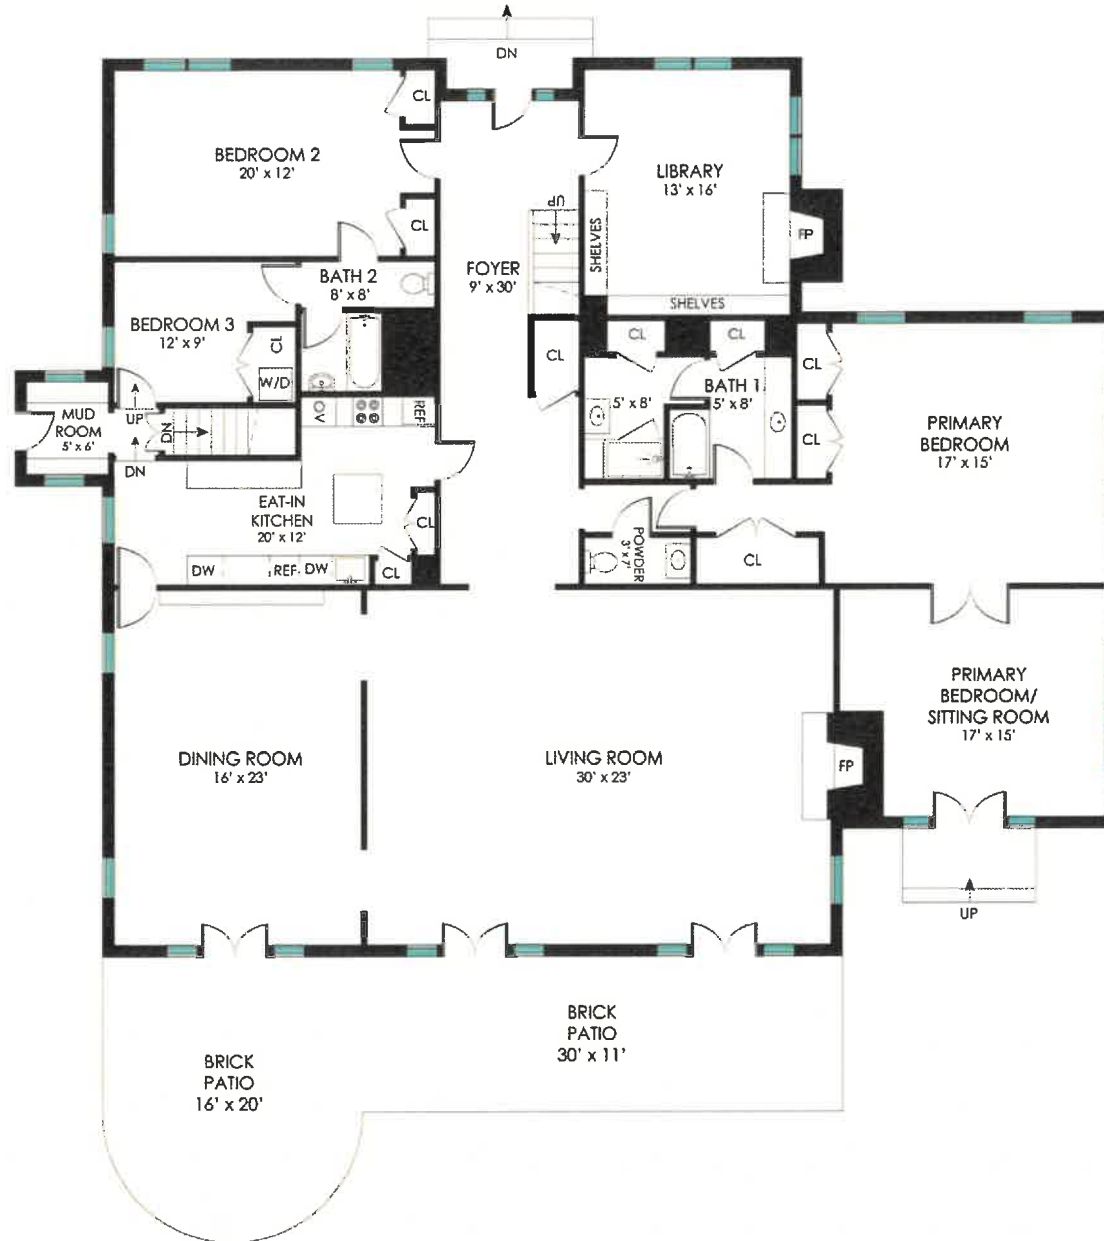

254 CAPTAINS NECK LANE  
SOUTHAMPTON, NY

*corcoran*

1ST FLOOR - 3078 SF

254 CAPTAINS NECK LANE  
SOUTHAMPTON, NY

*corcoran*

2ND FLOOR - 2020 SF

**254 CAPTAINS NECK LANE  
SOUTHAMPTON, NY**

*corcoran*

**LOWER LEVEL - 993 SF**