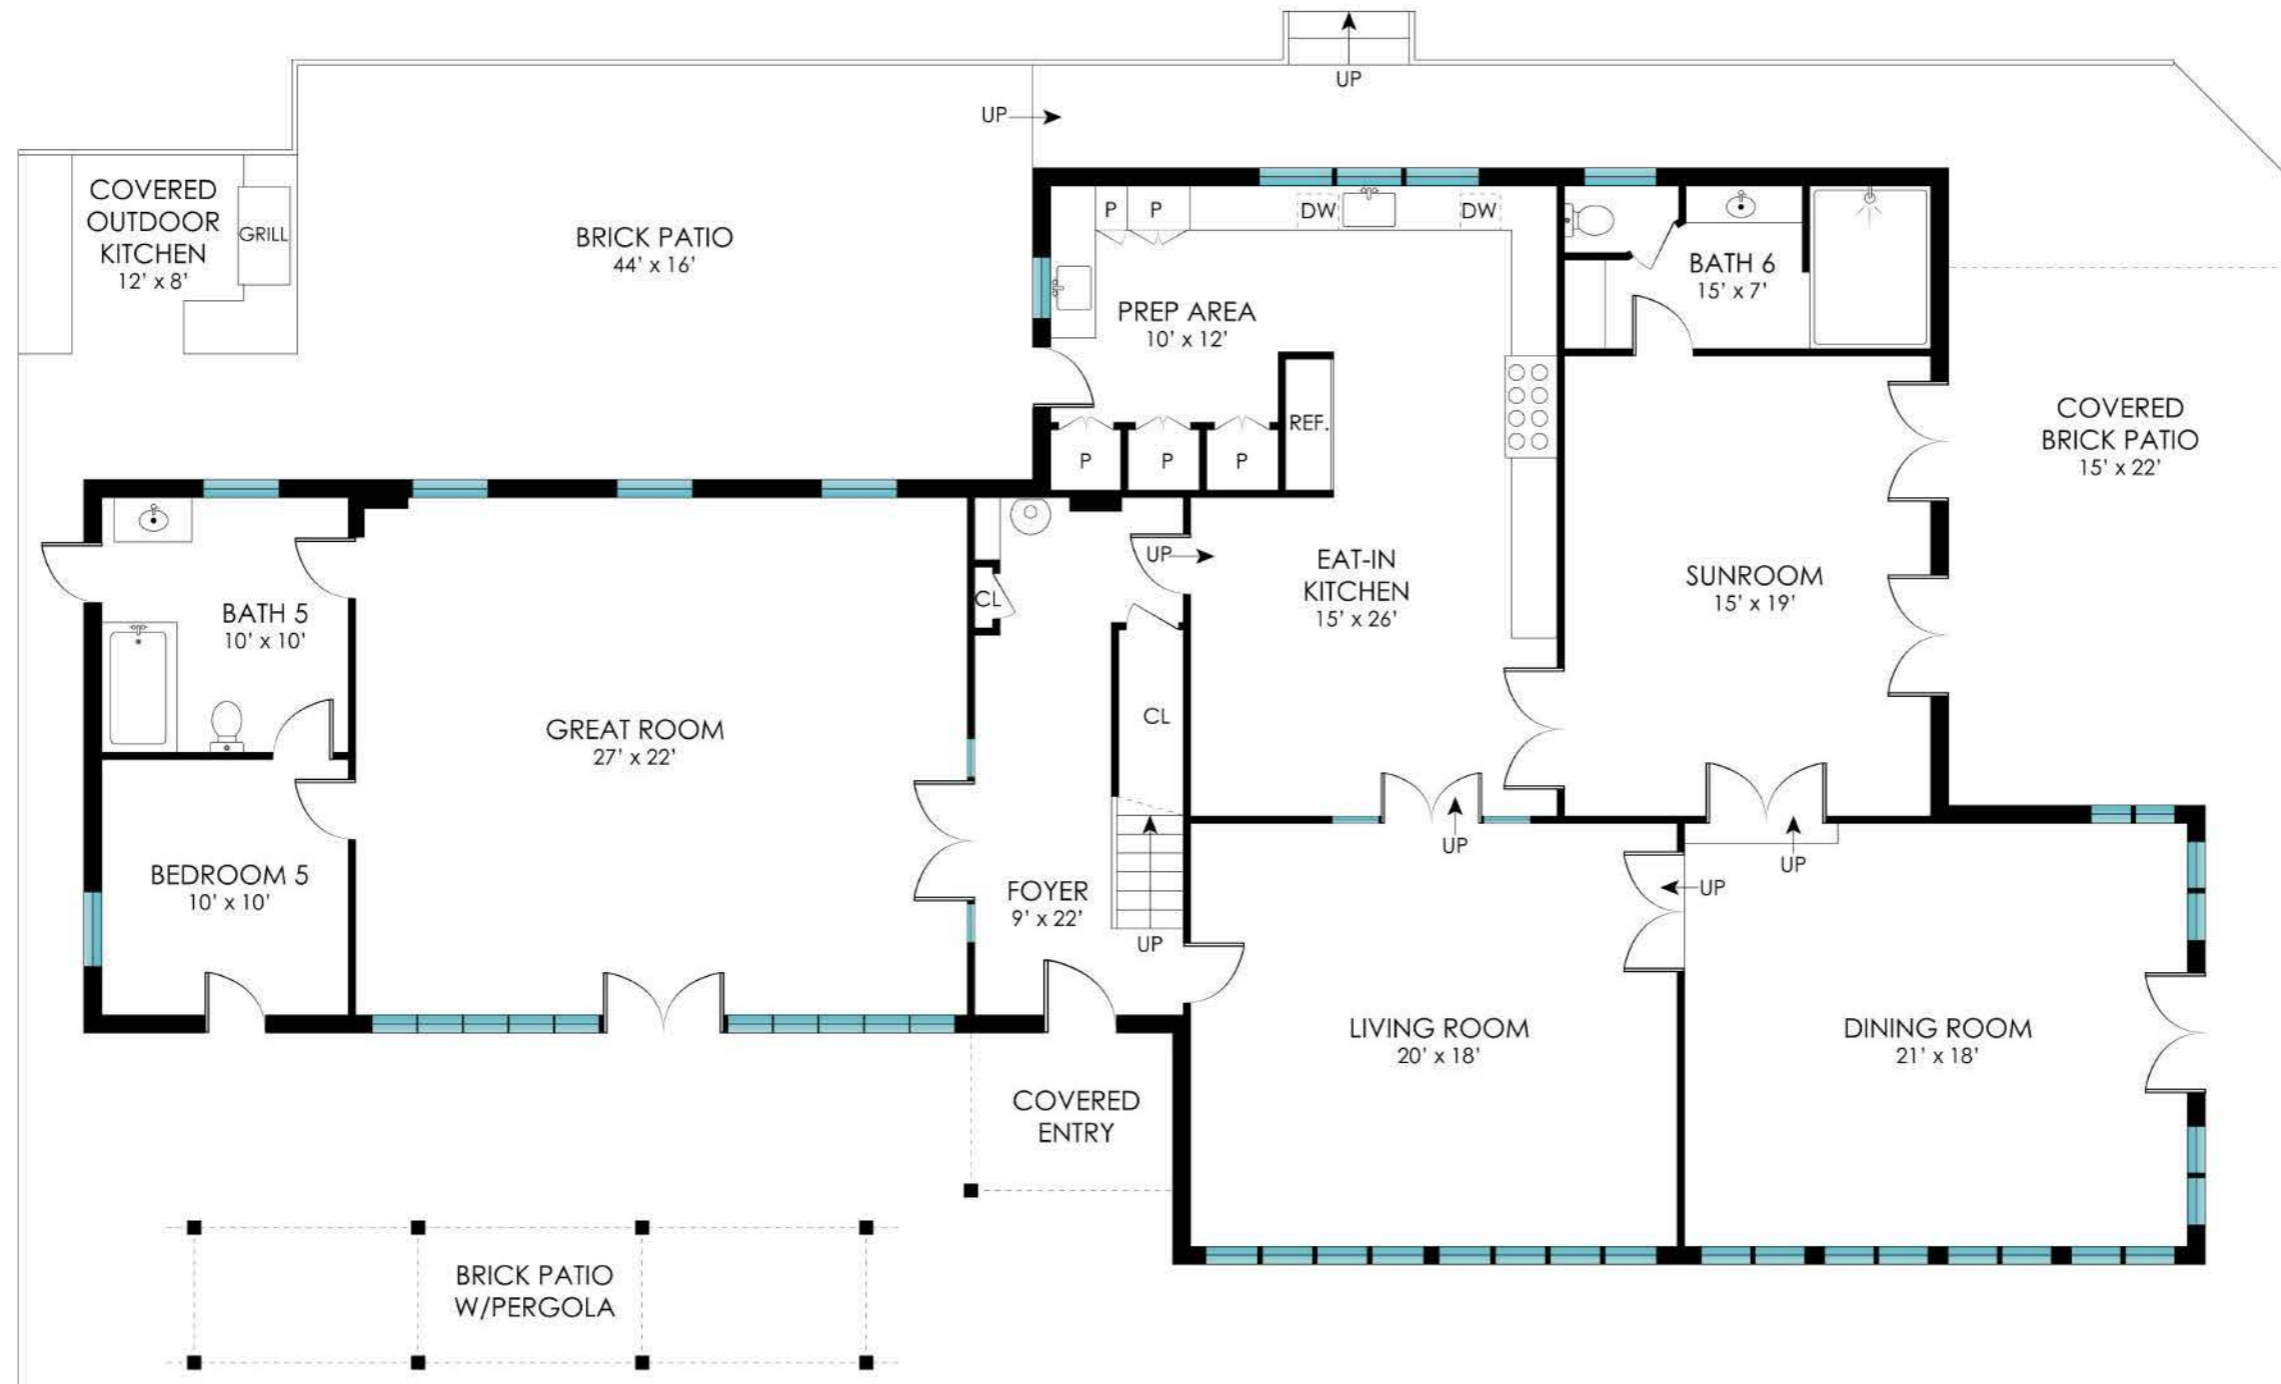

50 GIN LANE
SOUTHAMPTON, NY

corcoran

2ND FLOOR - 1995 SF

Plans shown are for presentation purposes only and are not part of any legal document or title. They are subject to errors, omissions, inaccuracies and should not be used as a sole and accurate reference. Interested parties should make their own inquiries using independent sources.

**50 GIN LANE
SOUTHAMPTON, NY**

corcoran

1ST FLOOR - 2745 SF

Plans shown are for presentation purposes only and are not part of any legal document or title. They are subject to errors, omissions, inaccuracies and should not be used as a sole and accurate reference. Interested parties should make their own inquiries using independent sources.

50 GIN LANE
SOUTHAMPTON, NY

corcoran

3RD FLOOR- 1085 SF

50 GIN LANE
SOUTHAMPTON, NY

corcoran

SITE PLAN

Plans shown are for presentation purposes only and are not part of any legal document or title. They are subject to errors, omissions, inaccuracies and should not be used as a sole and accurate reference. Interested parties should make their own inquiries using independent sources.