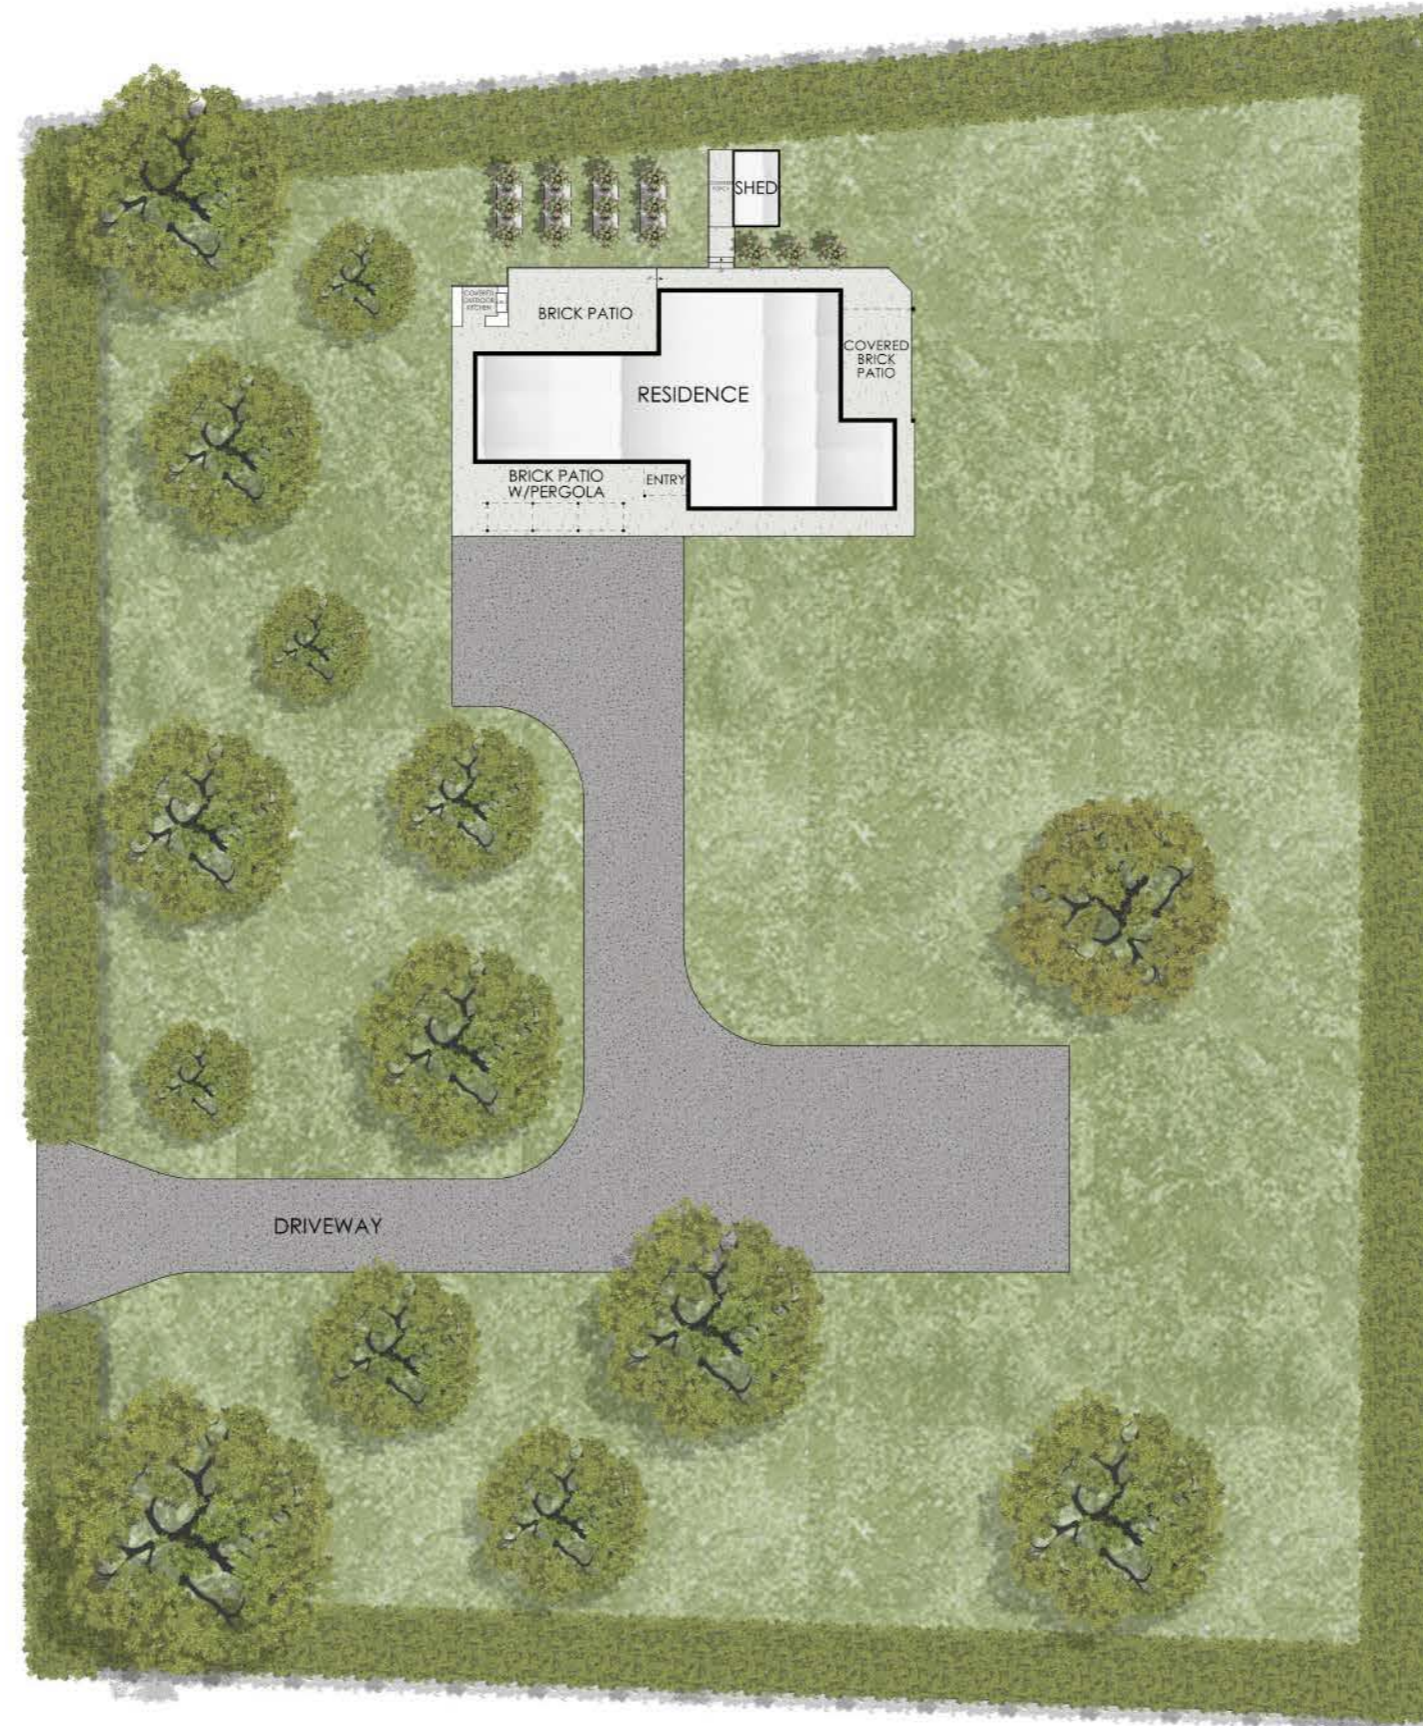

50 GIN LANE
SOUTHAMPTON, NY

corcoran

2ND FLOOR - 1995 SF

Plans shown are for presentation purposes only and are not part of any legal document or title. They are subject to errors, omissions, inaccuracies and should not be used as a sole and accurate reference. Interested parties should make their own inquiries using independent sources.

**50 GIN LANE
SOUTHAMPTON, NY**

corcoran

1ST FLOOR - 2745 SF

Plans shown are for presentation purposes only and are not part of any legal document or title. They are subject to errors, omissions, inaccuracies and should not be used as a sole and accurate reference. Interested parties should make their own inquiries using independent sources.

50 GIN LANE
SOUTHAMPTON, NY

corcoran

3RD FLOOR- 1085 SF

50 GIN LANE
SOUTHAMPTON, NY

corcoran

SITE PLAN

Plans shown are for presentation purposes only and are not part of any legal document or title. They are subject to errors, omissions, inaccuracies and should not be used as a sole and accurate reference. Interested parties should make their own inquiries using independent sources.