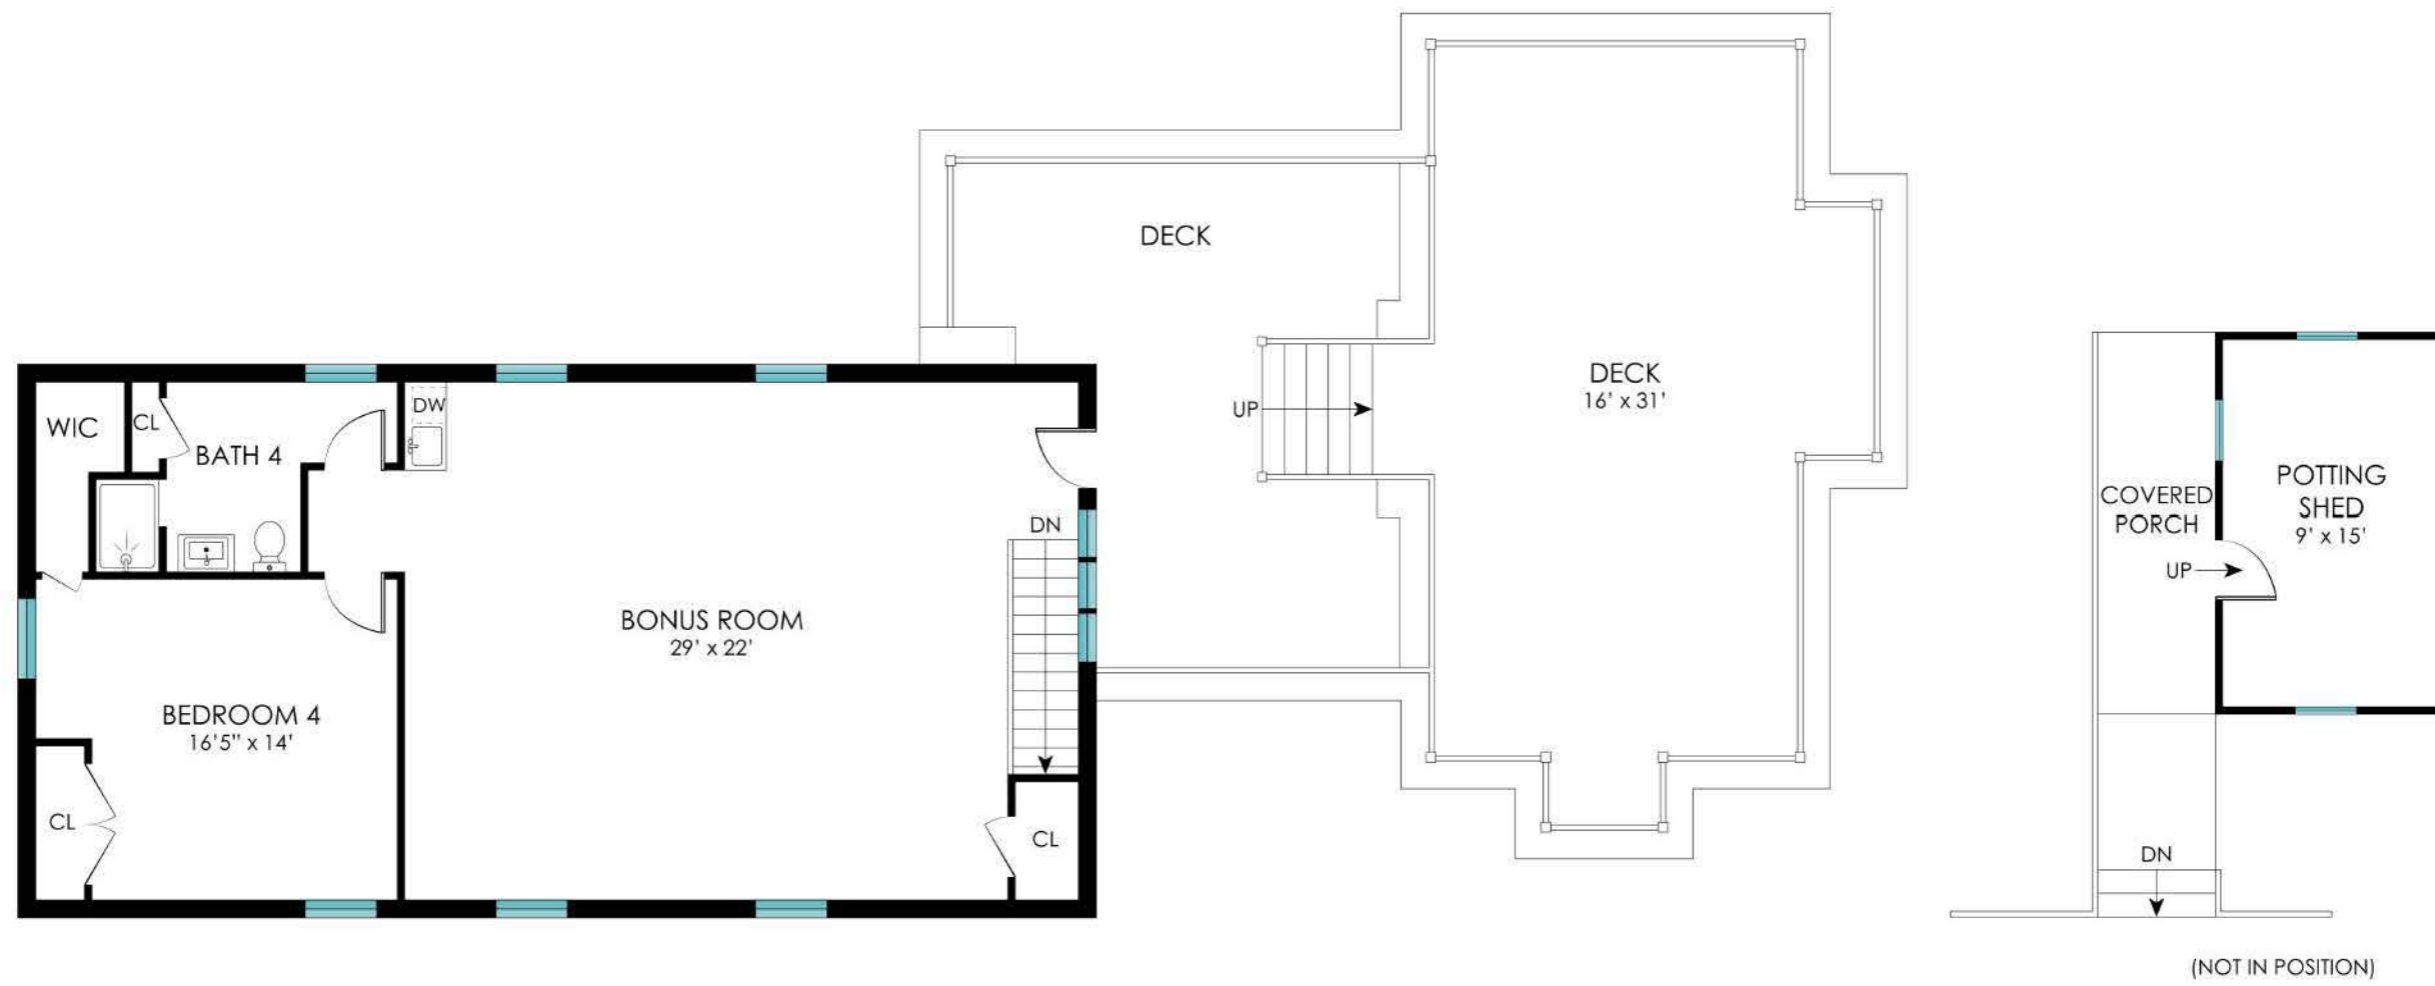

50 GIN LANE
SOUTHAMPTON, NY

corcoran

2ND FLOOR - 1995 SF

Plans shown are for presentation purposes only and are not part of any legal document or title. They are subject to errors, omissions, inaccuracies and should not be used as a sole and accurate reference. Interested parties should make their own inquiries using independent sources.

**50 GIN LANE
SOUTHAMPTON, NY**

corcoran

1ST FLOOR - 2745 SF

Plans shown are for presentation purposes only and are not part of any legal document or title. They are subject to errors, omissions, inaccuracies and should not be used as a sole and accurate reference. Interested parties should make their own inquiries using independent sources.

50 GIN LANE
SOUTHAMPTON, NY

corcoran

3RD FLOOR- 1085 SF

50 GIN LANE
SOUTHAMPTON, NY

corcoran

SITE PLAN

Plans shown are for presentation purposes only and are not part of any legal document or title. They are subject to errors, omissions, inaccuracies and should not be used as a sole and accurate reference. Interested parties should make their own inquiries using independent sources.