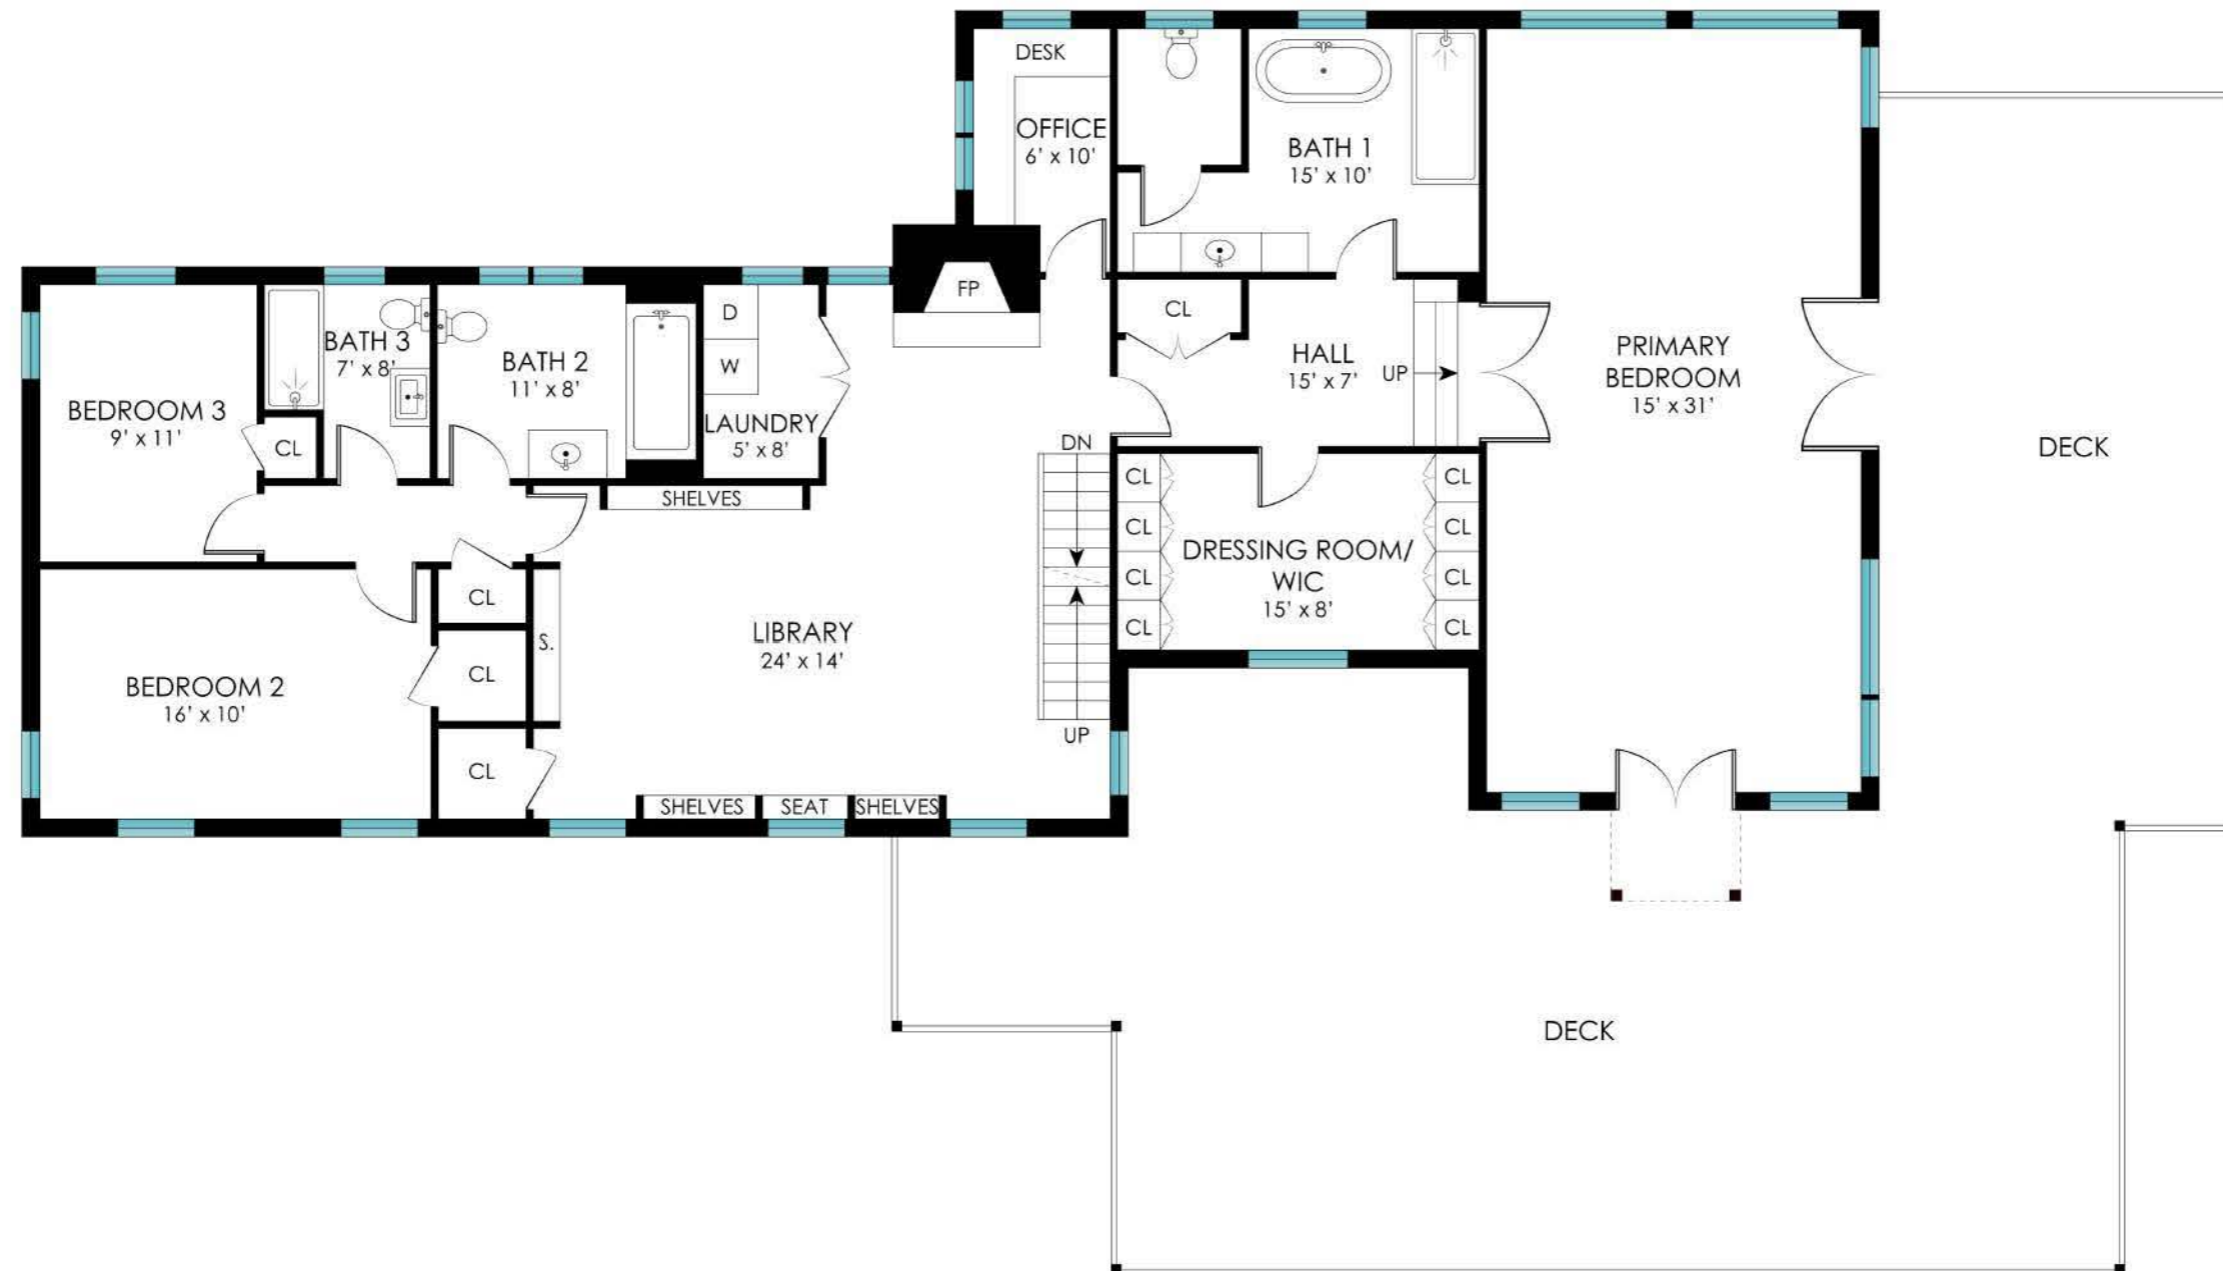

50 GIN LANE
SOUTHAMPTON, NY

corcoran

2ND FLOOR - 1995 SF

Plans shown are for presentation purposes only and are not part of any legal document or title. They are subject to errors, omissions, inaccuracies and should not be used as a sole and accurate reference. Interested parties should make their own inquiries using independent sources.

**50 GIN LANE
SOUTHAMPTON, NY**

corcoran

1ST FLOOR - 2745 SF

Plans shown are for presentation purposes only and are not part of any legal document or title. They are subject to errors, omissions, inaccuracies and should not be used as a sole and accurate reference. Interested parties should make their own inquiries using independent sources.

50 GIN LANE
SOUTHAMPTON, NY

corcoran

3RD FLOOR- 1085 SF

50 GIN LANE
SOUTHAMPTON, NY

corcoran

SITE PLAN

Plans shown are for presentation purposes only and are not part of any legal document or title. They are subject to errors, omissions, inaccuracies and should not be used as a sole and accurate reference. Interested parties should make their own inquiries using independent sources.