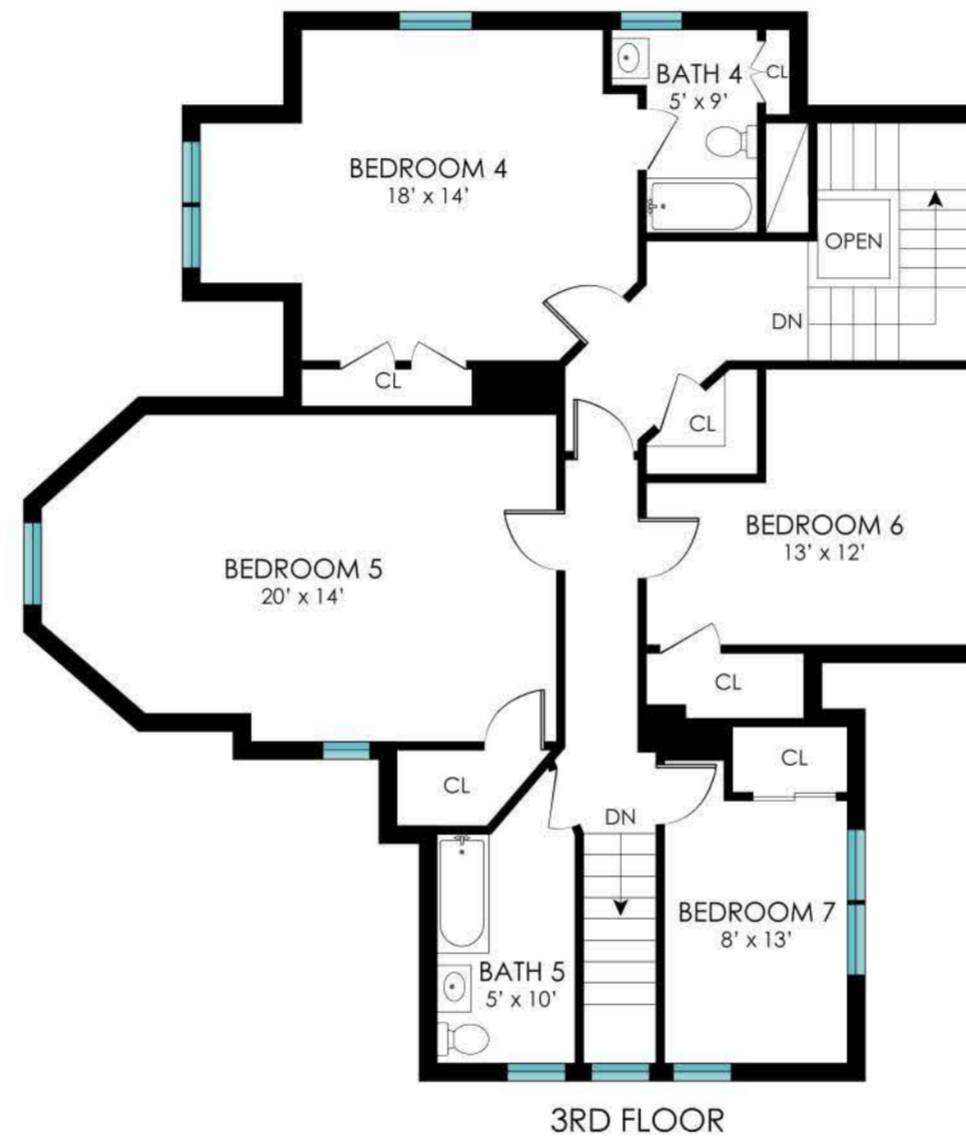

**3 FAIR LEA
SOUTHAMPTON, NY**

1ST FLOOR

**1ST FLOOR - 2150 SF
GARAGE - 500 SF**

**3 FAIR LEA
SOUTHAMPTON, NY**

corcoran

2ND FLOOR

GUEST SUITE - GARAGE 2ND FLOOR

2ND FLOOR - 1300 SF
GUEST SUITE - GARAGE 2ND FLOOR - 520 SF

**3 FAIR LEA
SOUTHAMPTON, NY**

corcoran

3RD FLOOR

3RD FLOOR - 1200 SF

**3 FAIR LEA
SOUTHAMPTON, NY**

corcoran

BASEMENT - 1345 SF

3 FAIR LEA
SOUTHAMPTON, NY