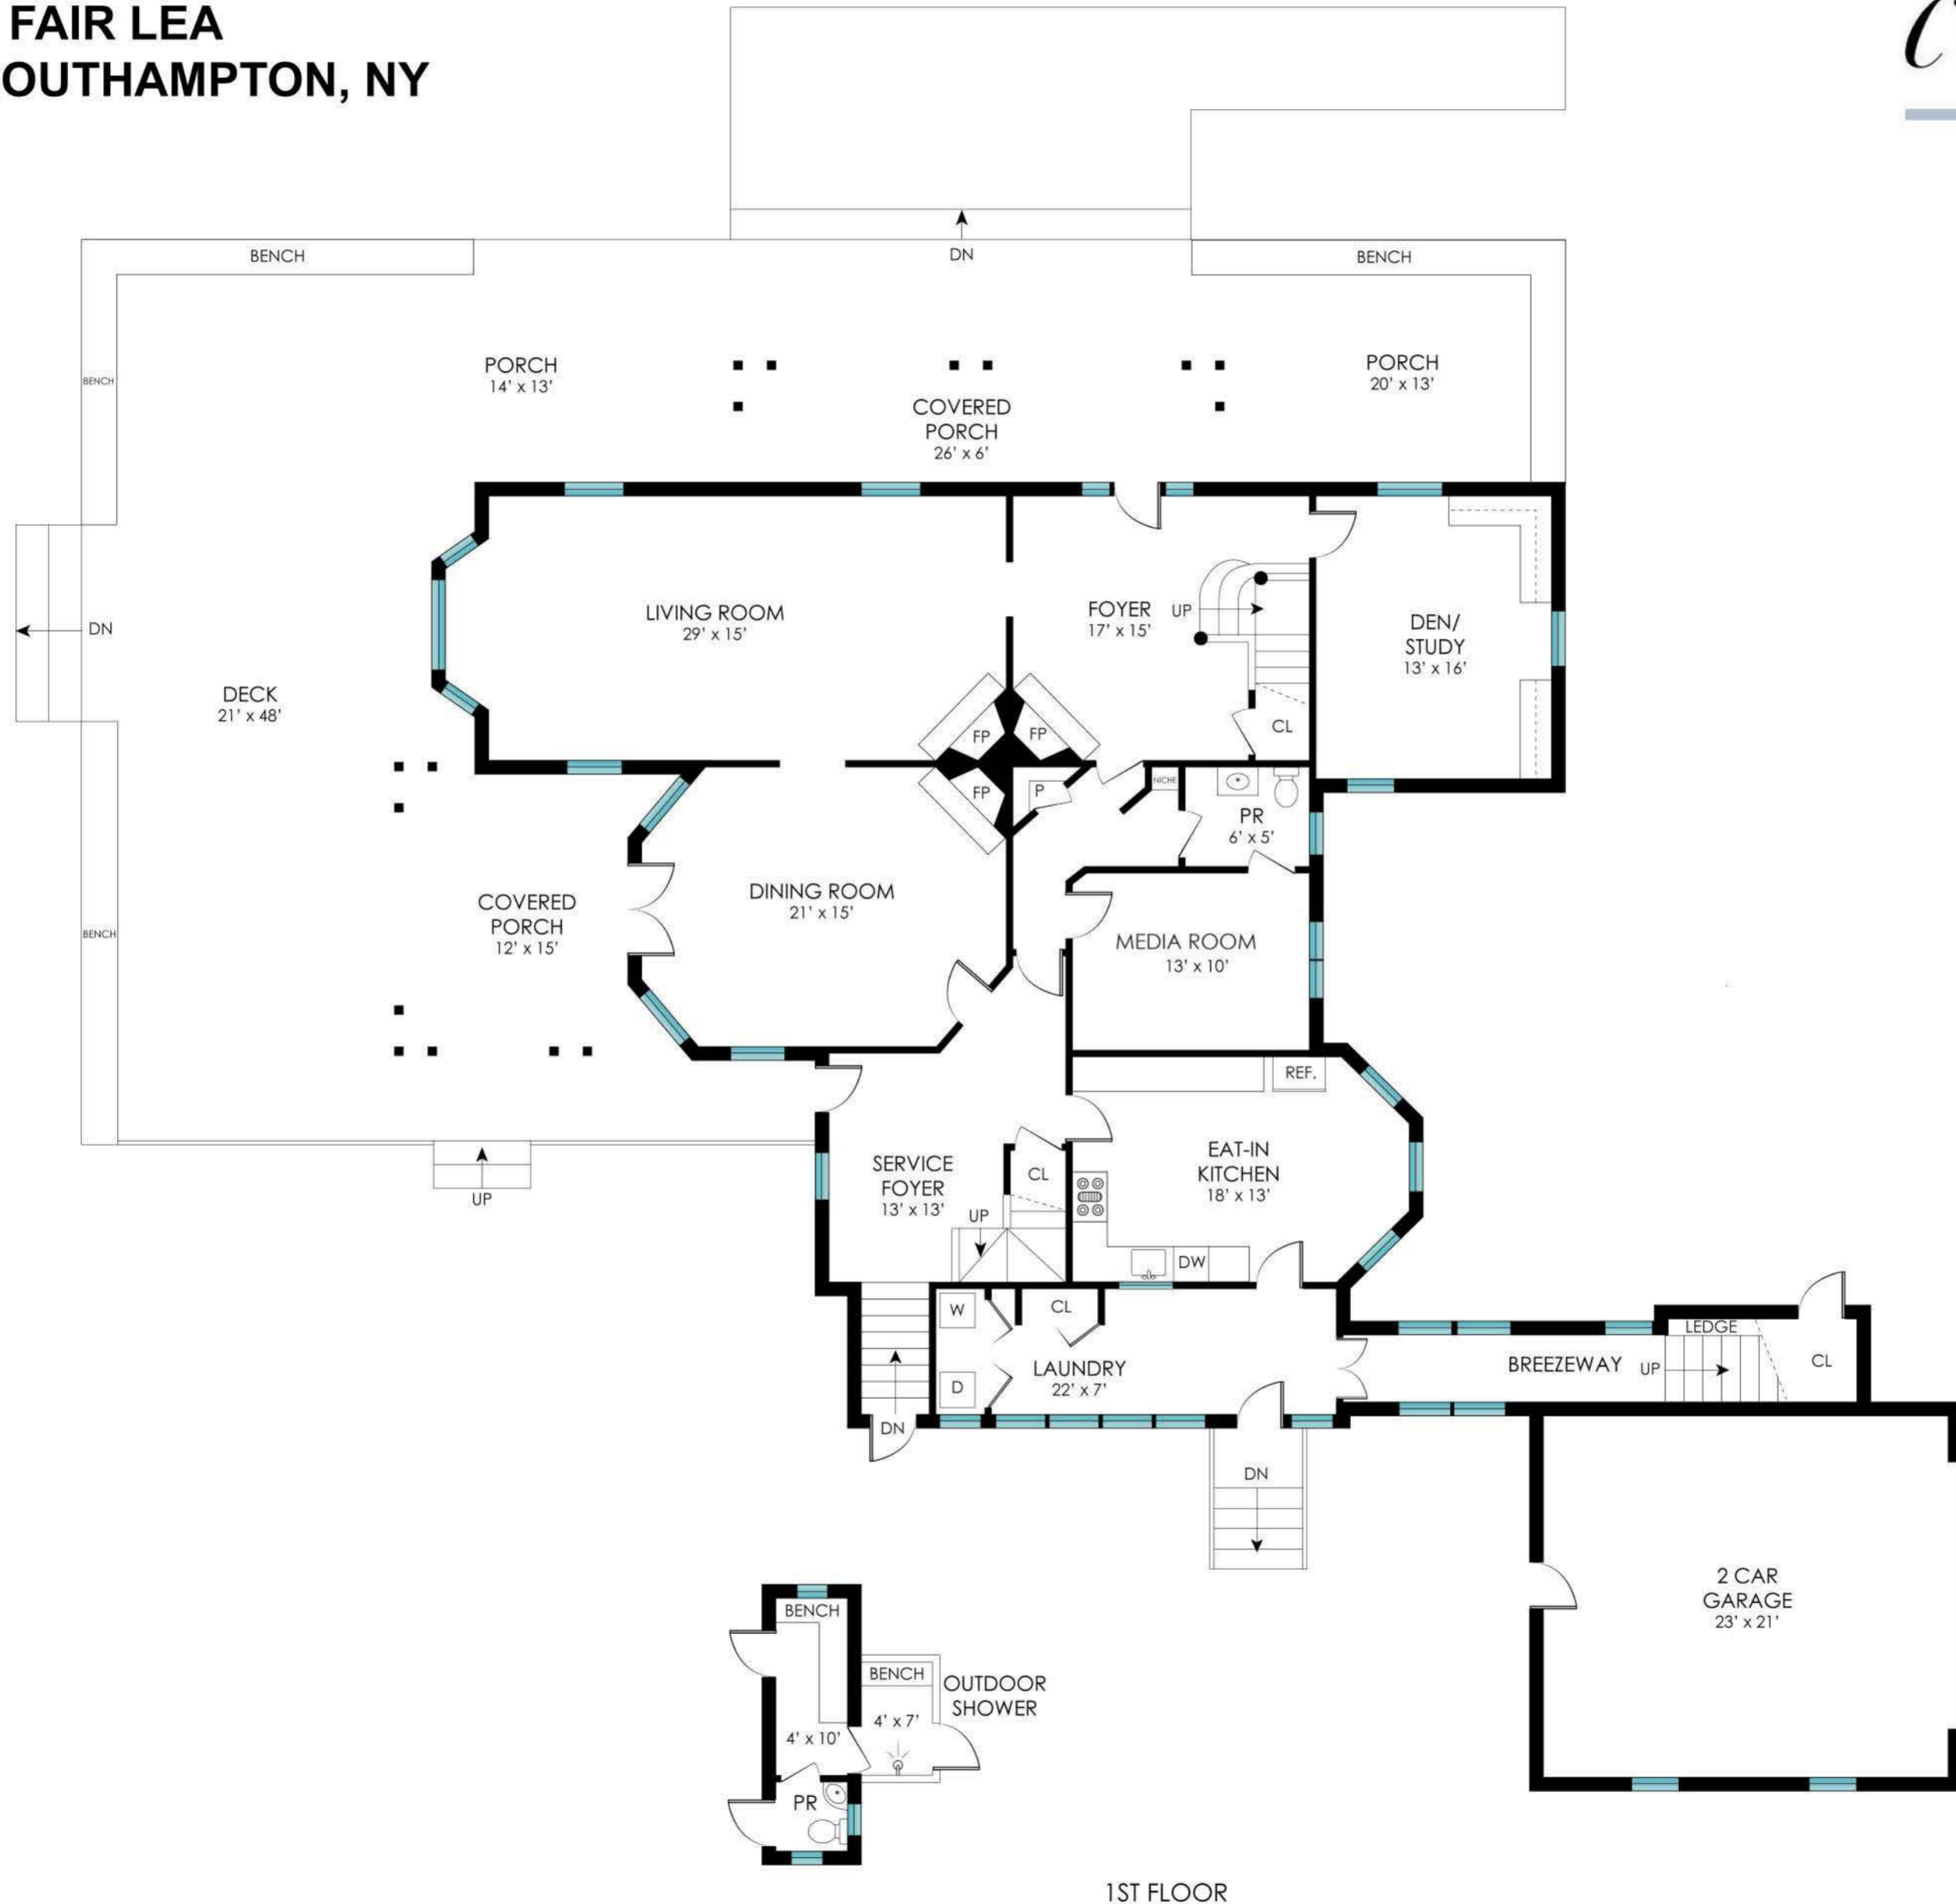

**3 FAIR LEA
SOUTHAMPTON, NY**

1ST FLOOR

**1ST FLOOR - 2150 SF
GARAGE - 500 SF**

**3 FAIR LEA
SOUTHAMPTON, NY**

corcoran

2ND FLOOR

GUEST SUITE - GARAGE 2ND FLOOR

2ND FLOOR - 1300 SF
GUEST SUITE - GARAGE 2ND FLOOR - 520 SF

**3 FAIR LEA
SOUTHAMPTON, NY**

corcoran

3RD FLOOR

3RD FLOOR - 1200 SF

**3 FAIR LEA
SOUTHAMPTON, NY**

corcoran

BASEMENT - 1345 SF

3 FAIR LEA
SOUTHAMPTON, NY

corcoran

SITEPLAN