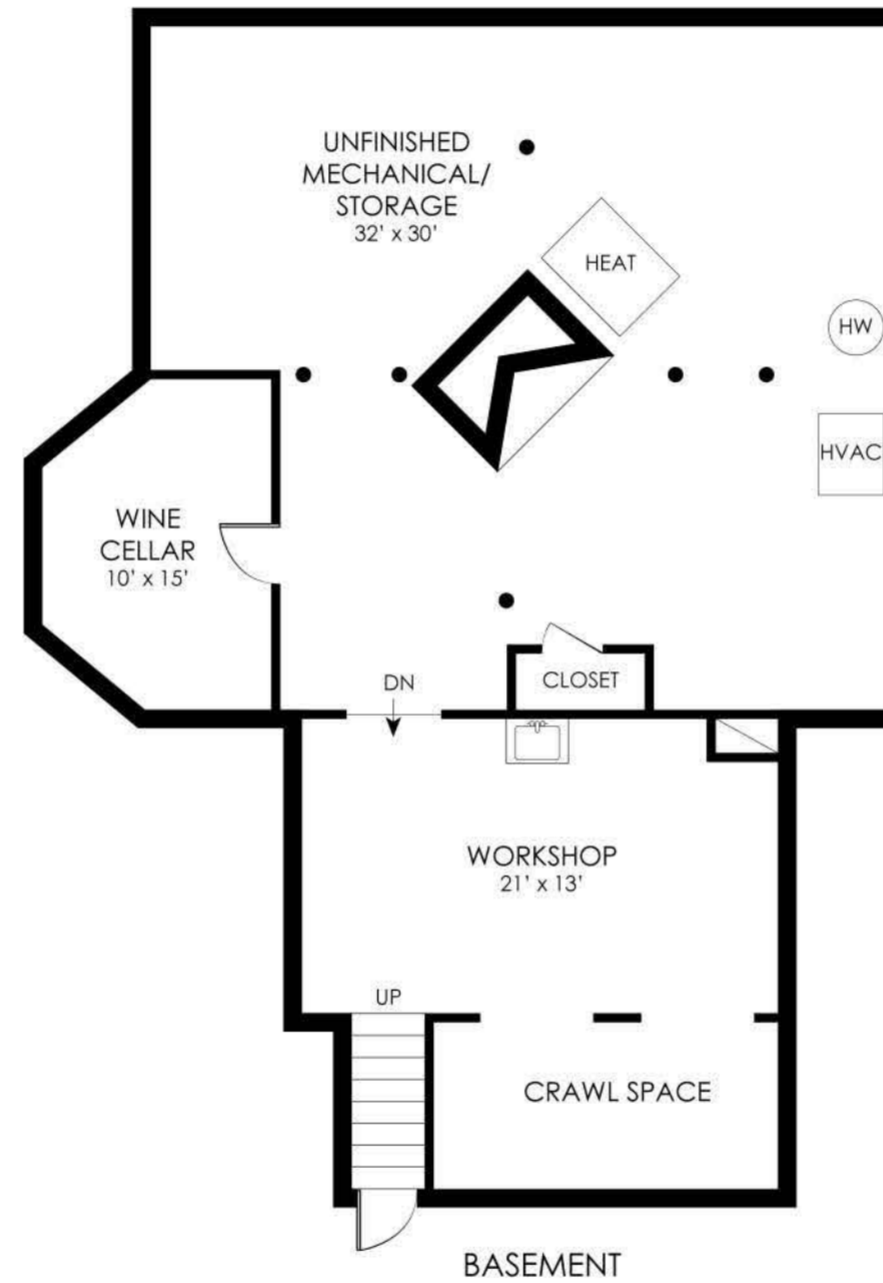

**3 FAIR LEA
SOUTHAMPTON, NY**

1ST FLOOR

**1ST FLOOR - 2150 SF
GARAGE - 500 SF**

**3 FAIR LEA
SOUTHAMPTON, NY**

corcoran

2ND FLOOR

GUEST SUITE - GARAGE 2ND FLOOR

2ND FLOOR - 1300 SF
GUEST SUITE - GARAGE 2ND FLOOR - 520 SF

**3 FAIR LEA
SOUTHAMPTON, NY**

corcoran

3RD FLOOR

3RD FLOOR - 1200 SF

**3 FAIR LEA
SOUTHAMPTON, NY**

corcoran

BASEMENT - 1345 SF

3 FAIR LEA
SOUTHAMPTON, NY