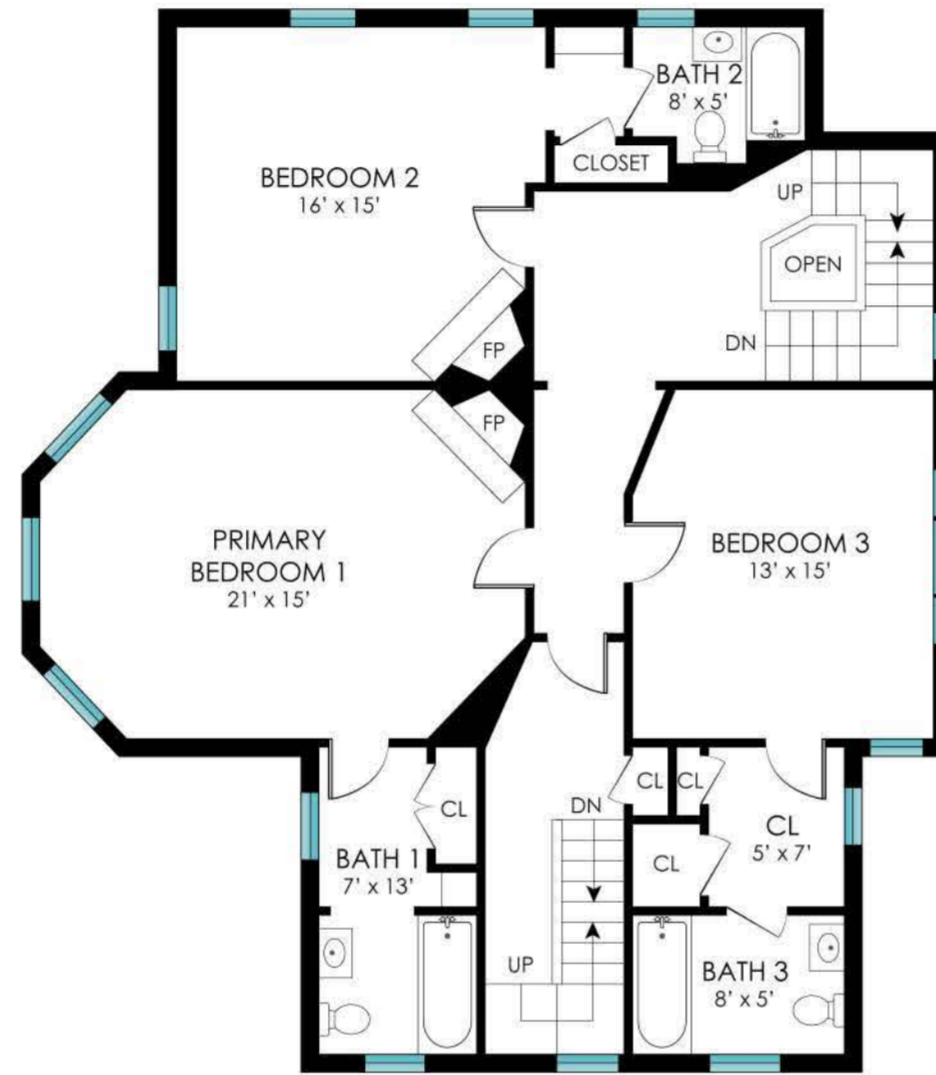

**3 FAIR LEA
SOUTHAMPTON, NY**

1ST FLOOR

**1ST FLOOR - 2150 SF
GARAGE - 500 SF**

**3 FAIR LEA
SOUTHAMPTON, NY**

corcoran

2ND FLOOR

GUEST SUITE - GARAGE 2ND FLOOR

2ND FLOOR - 1300 SF
GUEST SUITE - GARAGE 2ND FLOOR - 520 SF

**3 FAIR LEA
SOUTHAMPTON, NY**

corcoran

3RD FLOOR

3RD FLOOR - 1200 SF

**3 FAIR LEA
SOUTHAMPTON, NY**

corcoran

BASEMENT - 1345 SF

3 FAIR LEA
SOUTHAMPTON, NY