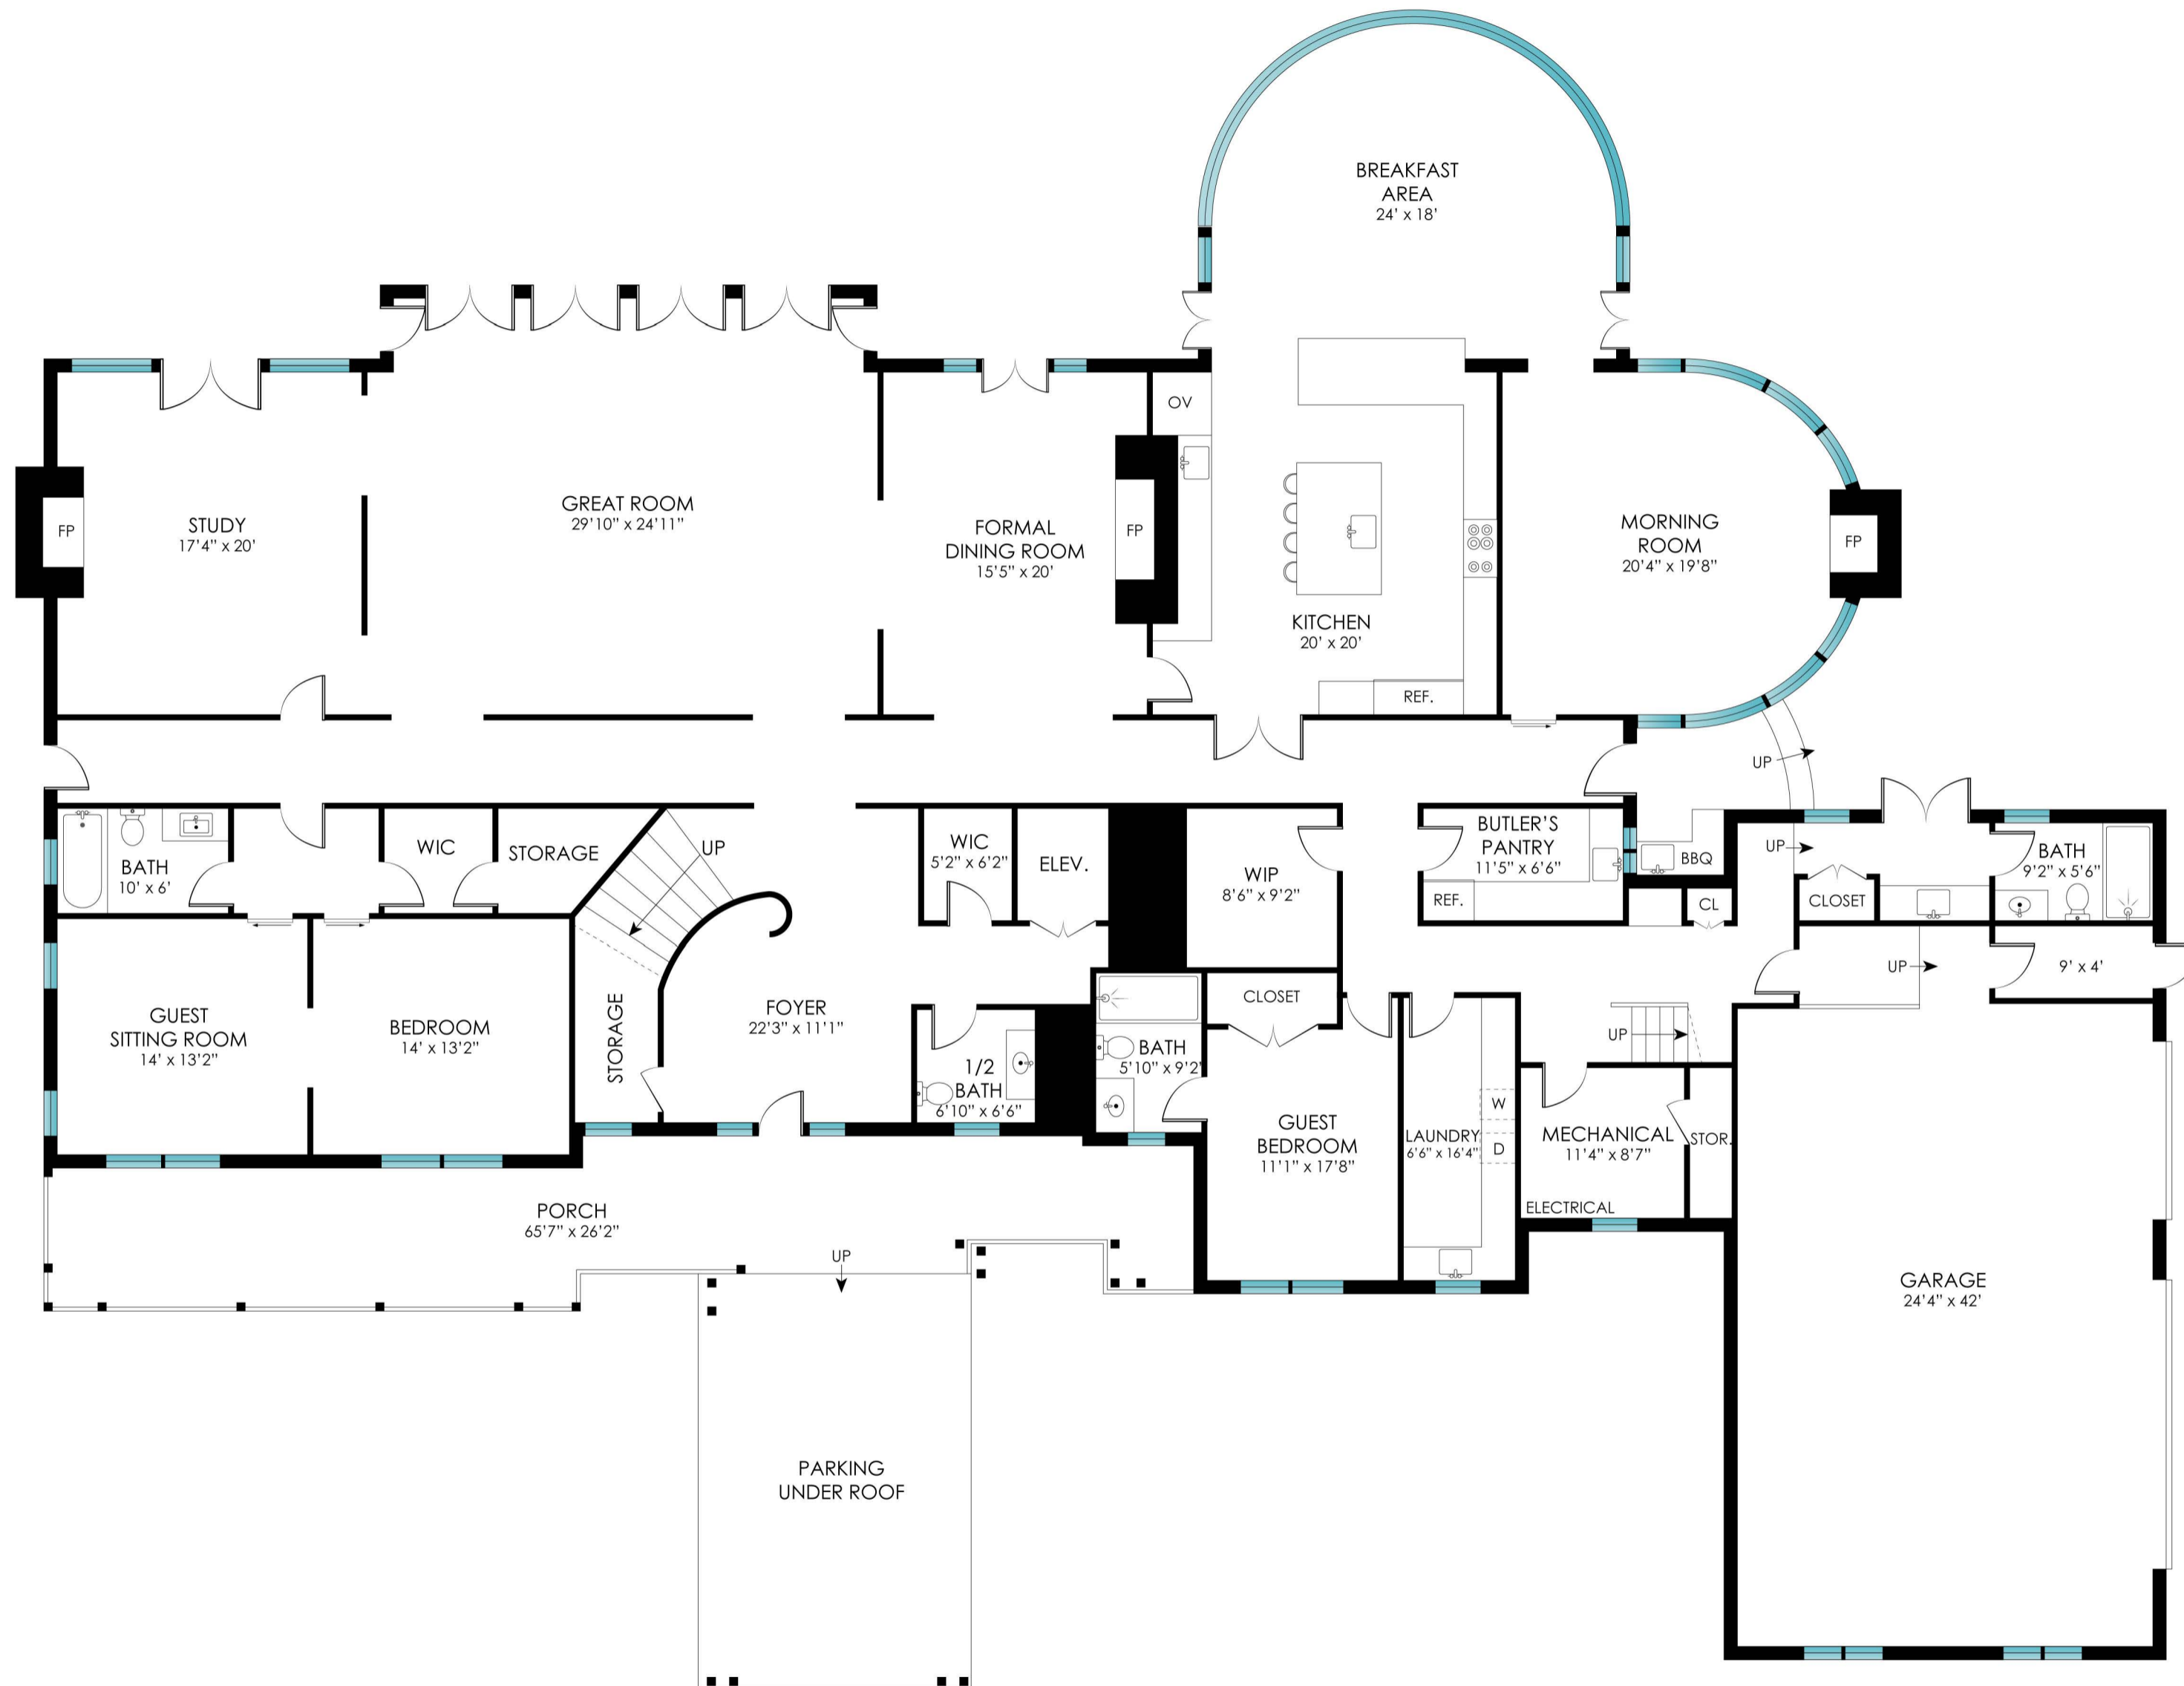

**59 SHORE ROAD
SOUTHAMPTON, NY**

corcoran

**MAIN HOUSE FIRST FLOOR INT - 5,000 SF
 MAIN HOUSE FIRST FLOOR EXT - 2,550 SF
 GARAGE - 1,024 SF
 POOL - 1,200 SF**

59 SHORE ROAD
SOUTHAMPTON, NY

corcoran

MAIN HOUSE SECOND FLOOR INT - 5,000 SF
MAIN HOUSE SECOND FLOOR EXT - 371 SF

**59 SHORE ROAD
SOUTHAMPTON, NY**

corcoran

FIRST FLOOR

SECOND FLOOR

GUEST HOUSE FIRST FLOOR INT - 640 SF
GUEST HOUSE FIRST FLOOR EXT - 125 SF
GUEST HOUSE SECOND FLOOR INT - 684 SF
GUEST HOUSE SECOND FLOOR EXT - 256 SF

59 SHORE ROAD
SOUTHAMPTON, NY

corcoran

TOTAL INT - 12,348 SF
TOTAL EXT - 4,502 SF
TOTAL - 16,850 SF