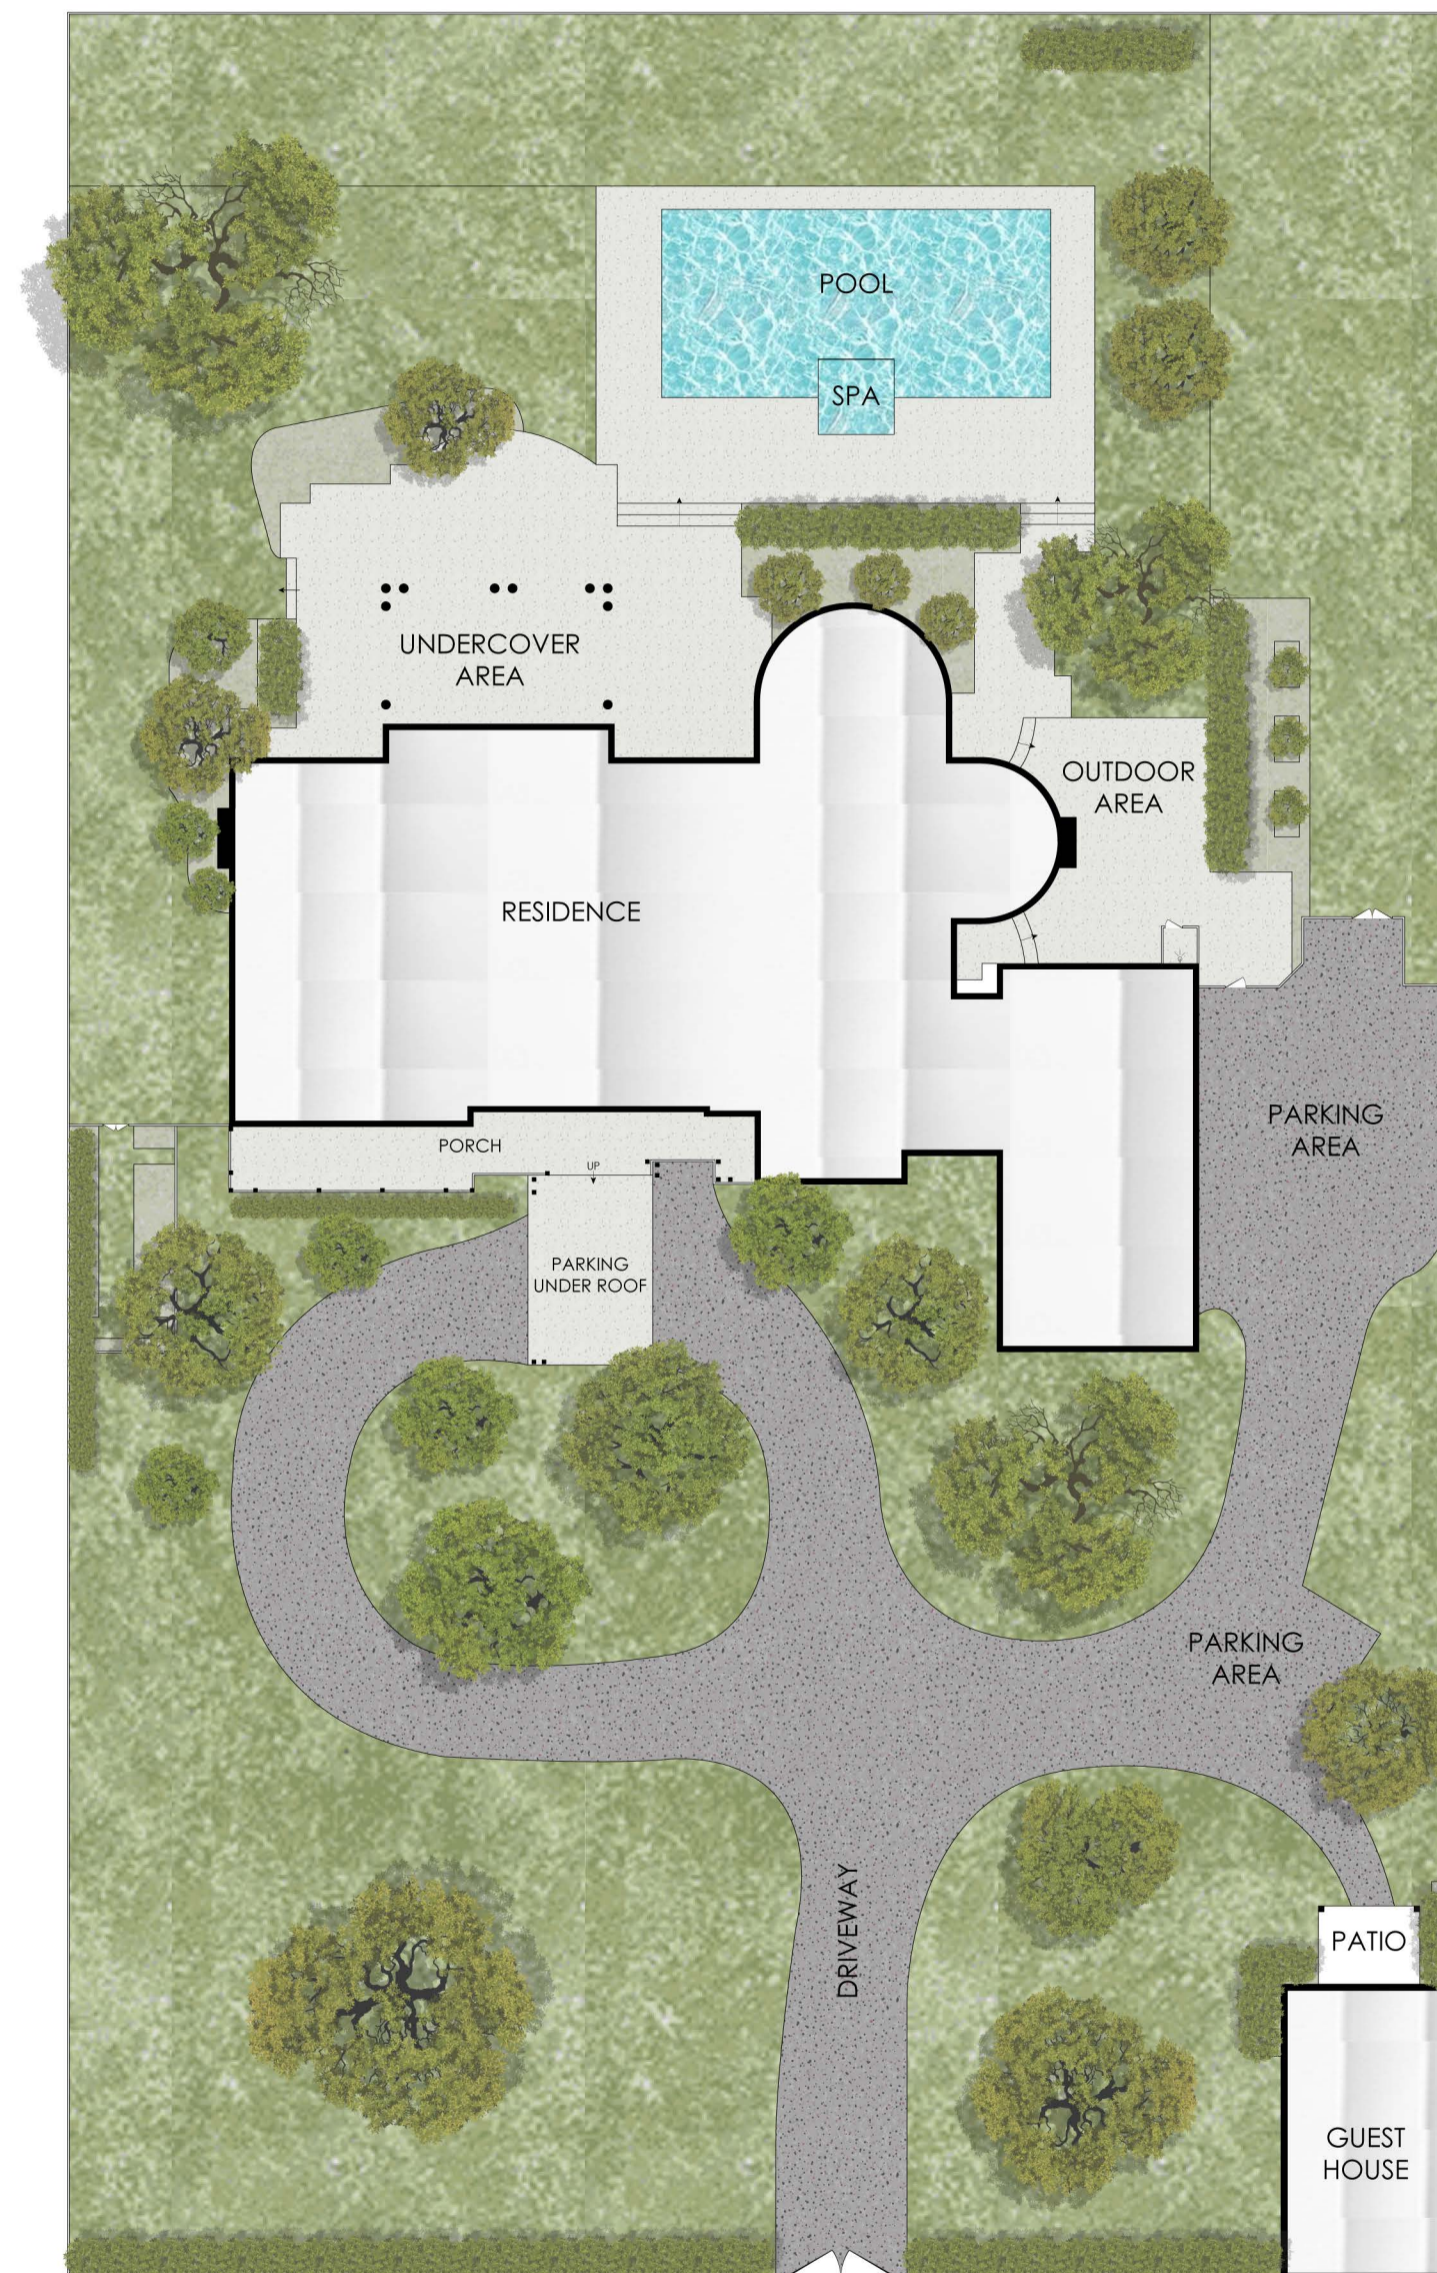

**59 SHORE ROAD
SOUTHAMPTON, NY**

corcoran

**MAIN HOUSE FIRST FLOOR INT - 5,000 SF
 MAIN HOUSE FIRST FLOOR EXT - 2,550 SF
 GARAGE - 1,024 SF
 POOL - 1,200 SF**

59 SHORE ROAD
SOUTHAMPTON, NY

corcoran

MAIN HOUSE SECOND FLOOR INT - 5,000 SF
MAIN HOUSE SECOND FLOOR EXT - 371 SF

**59 SHORE ROAD
SOUTHAMPTON, NY**

corcoran

FIRST FLOOR

SECOND FLOOR

GUEST HOUSE FIRST FLOOR INT - 640 SF
GUEST HOUSE FIRST FLOOR EXT - 125 SF
GUEST HOUSE SECOND FLOOR INT - 684 SF
GUEST HOUSE SECOND FLOOR EXT - 256 SF

59 SHORE ROAD
SOUTHAMPTON, NY

corcoran

TOTAL INT - 12,348 SF
TOTAL EXT - 4,502 SF
TOTAL - 16,850 SF