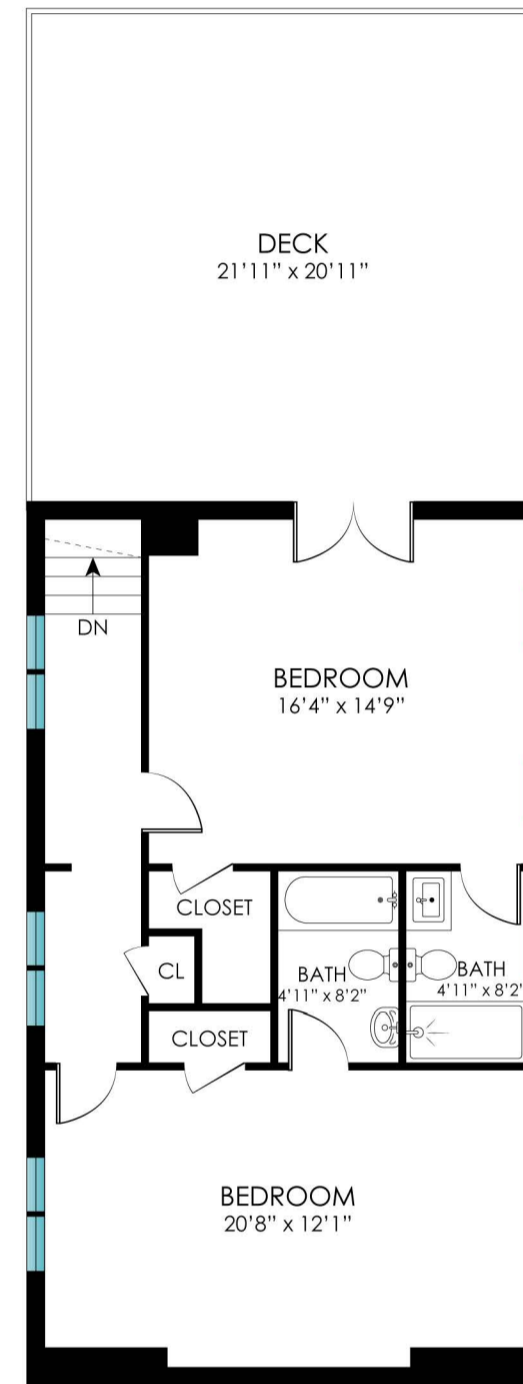

**59 SHORE ROAD
SOUTHAMPTON, NY**

corcoran

**MAIN HOUSE FIRST FLOOR INT - 5,000 SF
 MAIN HOUSE FIRST FLOOR EXT - 2,550 SF
 GARAGE - 1,024 SF
 POOL - 1,200 SF**

59 SHORE ROAD
SOUTHAMPTON, NY

corcoran

MAIN HOUSE SECOND FLOOR INT - 5,000 SF
MAIN HOUSE SECOND FLOOR EXT - 371 SF

**59 SHORE ROAD
SOUTHAMPTON, NY**

corcoran

FIRST FLOOR

SECOND FLOOR

GUEST HOUSE FIRST FLOOR INT - 640 SF
GUEST HOUSE FIRST FLOOR EXT - 125 SF
GUEST HOUSE SECOND FLOOR INT - 684 SF
GUEST HOUSE SECOND FLOOR EXT - 256 SF

59 SHORE ROAD
SOUTHAMPTON, NY

corcoran

TOTAL INT - 12,348 SF
TOTAL EXT - 4,502 SF
TOTAL - 16,850 SF