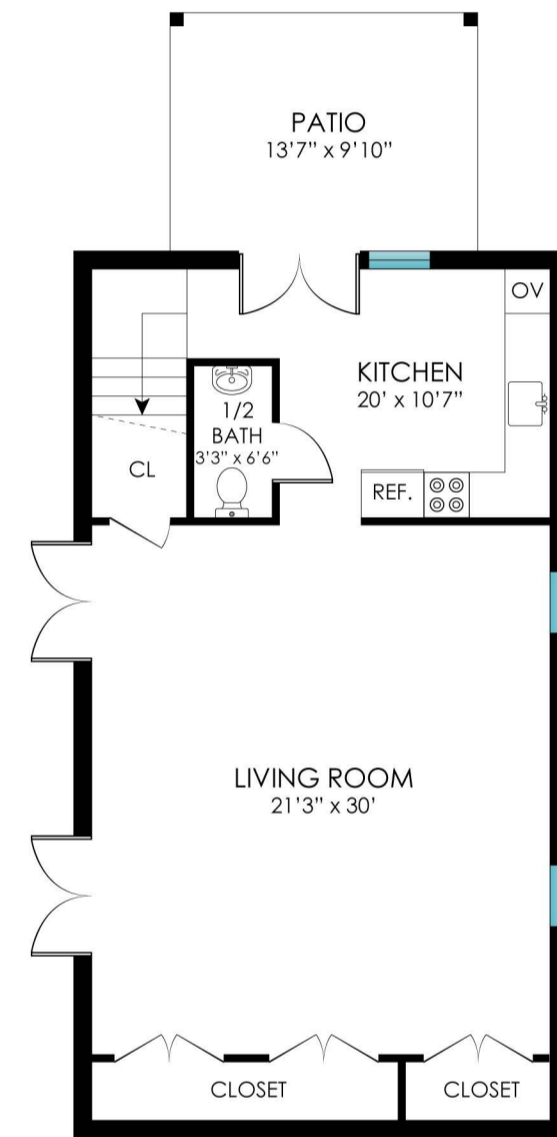

**59 SHORE ROAD
SOUTHAMPTON, NY**

corcoran

**MAIN HOUSE FIRST FLOOR INT - 5,000 SF
 MAIN HOUSE FIRST FLOOR EXT - 2,550 SF
 GARAGE - 1,024 SF
 POOL - 1,200 SF**

59 SHORE ROAD
SOUTHAMPTON, NY

corcoran

MAIN HOUSE SECOND FLOOR INT - 5,000 SF
MAIN HOUSE SECOND FLOOR EXT - 371 SF

**59 SHORE ROAD
SOUTHAMPTON, NY**

corcoran

FIRST FLOOR

SECOND FLOOR

GUEST HOUSE FIRST FLOOR INT - 640 SF
GUEST HOUSE FIRST FLOOR EXT - 125 SF
GUEST HOUSE SECOND FLOOR INT - 684 SF
GUEST HOUSE SECOND FLOOR EXT - 256 SF

59 SHORE ROAD
SOUTHAMPTON, NY

corcoran

TOTAL INT - 12,348 SF
TOTAL EXT - 4,502 SF
TOTAL - 16,850 SF