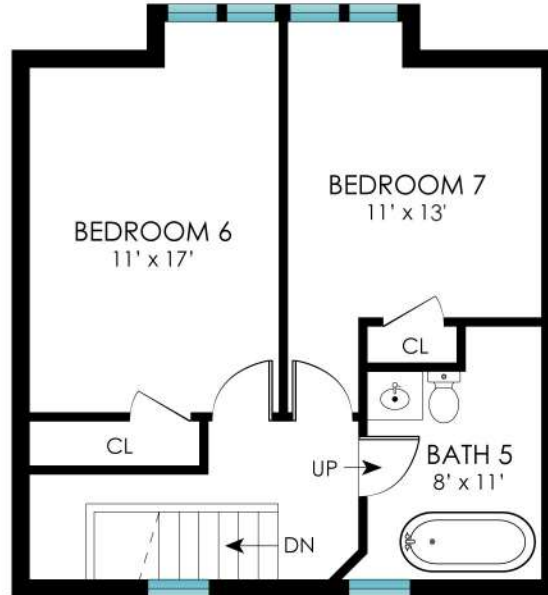

16 SOUTH MAIN STREET
SOUTHAMPTON, NY

corcoran

1ST FLOOR - 2200 SF
GARAGE - 270 SF

16 SOUTH MAIN STREET
SOUTHAMPTON, NY

corcoran

2ND FLOOR - 1200 SF

16 SOUTH MAIN STREET
SOUTHAMPTON, NY

corcoran

3RD FLOOR - 526 SF

16 SOUTH MAIN STREET
SOUTHAMPTON, NY

corcoran

SITE PLAN