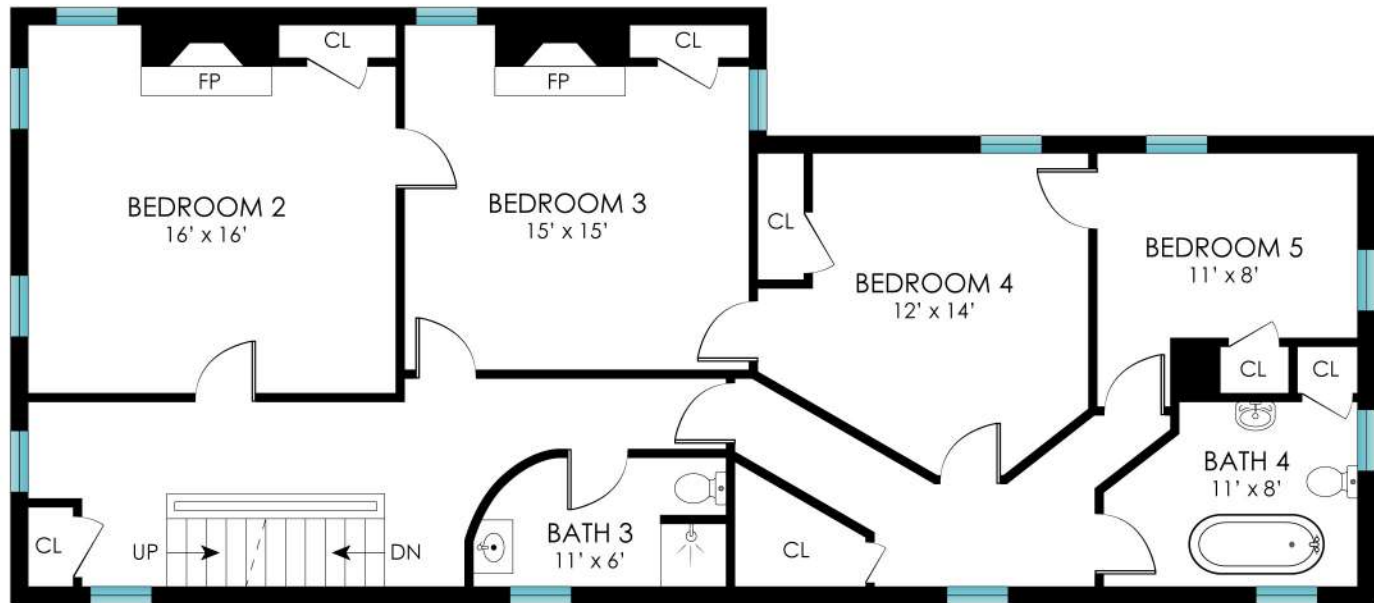

16 SOUTH MAIN STREET
SOUTHAMPTON, NY

corcoran

1ST FLOOR - 2200 SF
GARAGE - 270 SF

16 SOUTH MAIN STREET
SOUTHAMPTON, NY

corcoran

2ND FLOOR - 1200 SF

16 SOUTH MAIN STREET
SOUTHAMPTON, NY

corcoran

3RD FLOOR - 526 SF

16 SOUTH MAIN STREET
SOUTHAMPTON, NY

corcoran

SITE PLAN