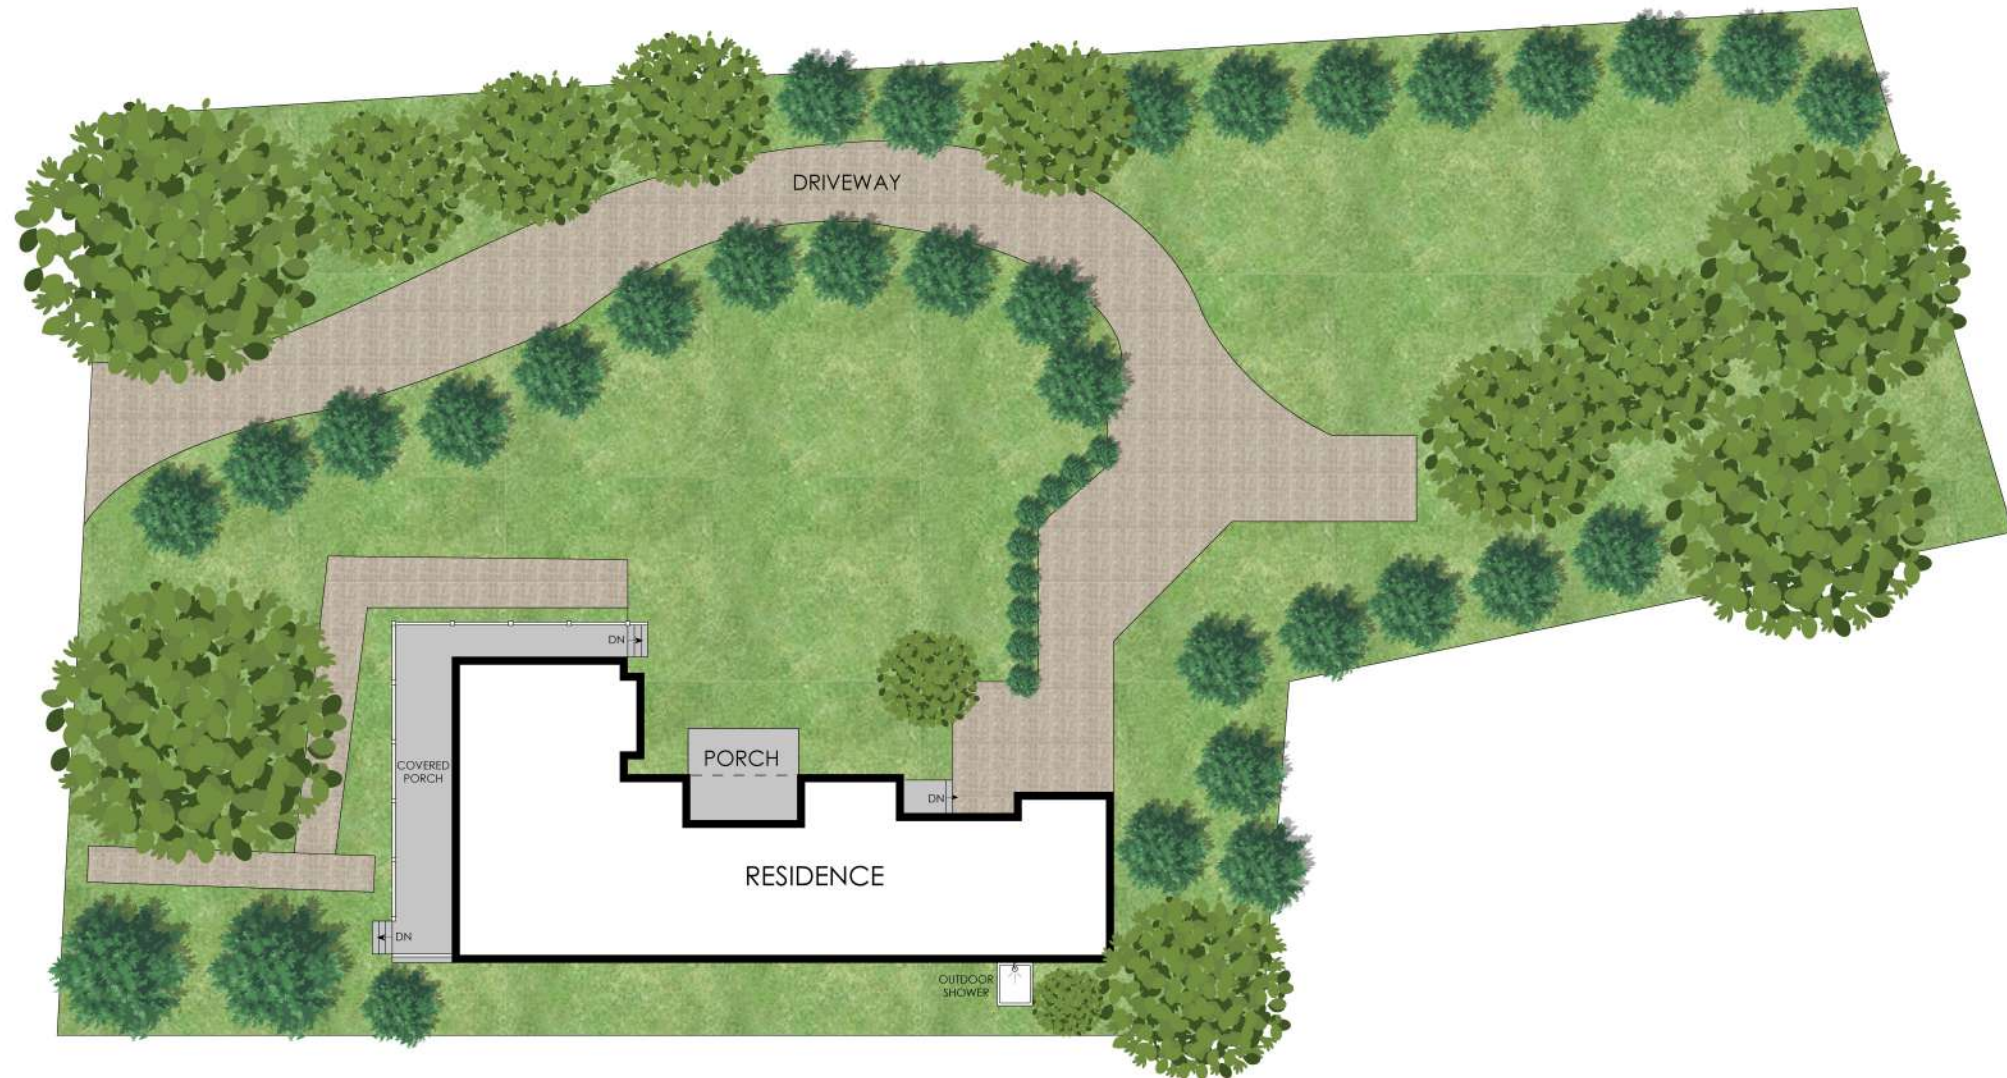

16 SOUTH MAIN STREET
SOUTHAMPTON, NY

corcoran

1ST FLOOR - 2200 SF
GARAGE - 270 SF

16 SOUTH MAIN STREET
SOUTHAMPTON, NY

corcoran

2ND FLOOR - 1200 SF

16 SOUTH MAIN STREET
SOUTHAMPTON, NY

corcoran

3RD FLOOR - 526 SF

16 SOUTH MAIN STREET
SOUTHAMPTON, NY

corcoran

SITE PLAN