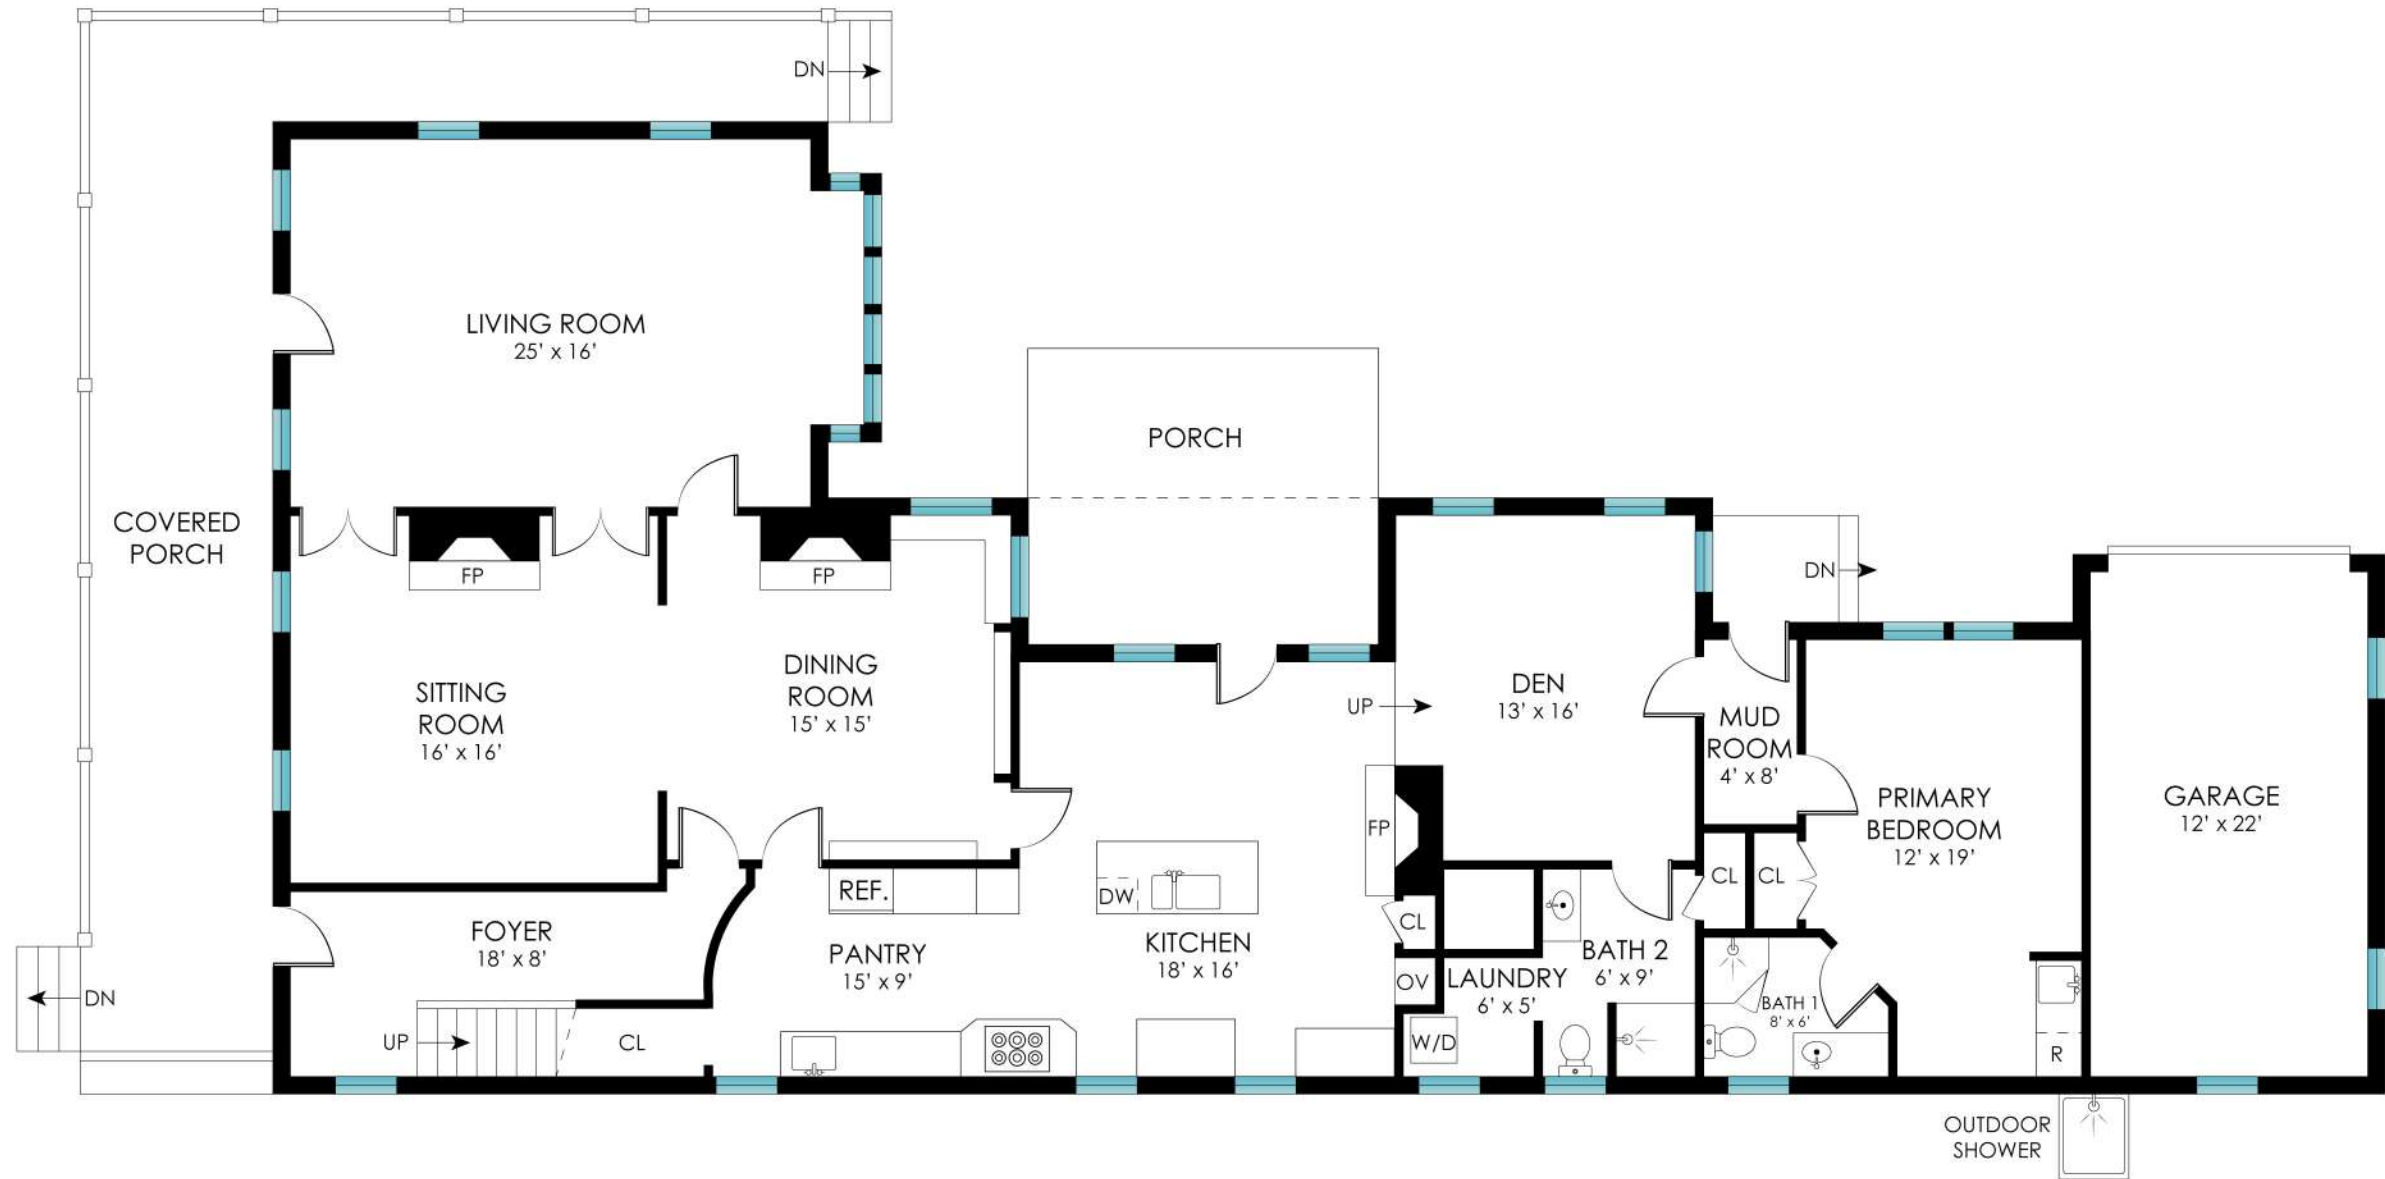

16 SOUTH MAIN STREET
SOUTHAMPTON, NY

corcoran

1ST FLOOR - 2200 SF
GARAGE - 270 SF

16 SOUTH MAIN STREET
SOUTHAMPTON, NY

corcoran

2ND FLOOR - 1200 SF

16 SOUTH MAIN STREET
SOUTHAMPTON, NY

corcoran

3RD FLOOR - 526 SF

16 SOUTH MAIN STREET
SOUTHAMPTON, NY

corcoran

SITE PLAN