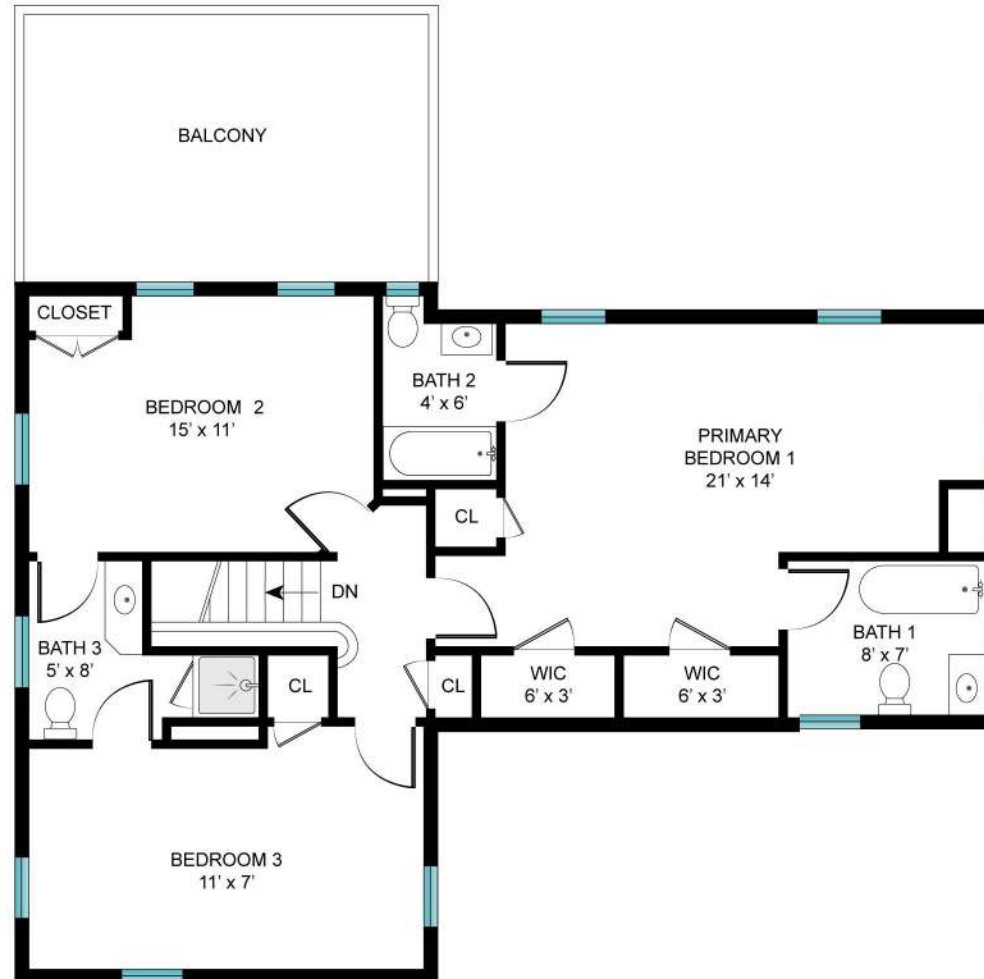

468 SAGAPONACK MAIN STREET  
SAGAPONACK, NY

*corcoran*

1ST FLOOR - 1385 SF

468 SAGAPONACK MAIN STREET  
SAGAPONACK, NY

*corcoran*

2ND FLOOR - 950 SF

468 SAGAPONACK MAIN STREET  
SAGAPONACK, NY

*corcoran*

GARAGE - 400 SF  
BASEMENT - 150 SF

468 SAGAPONACK MAIN STREET  
SAGAPONACK, NY

*corcoran*

SITE PLAN