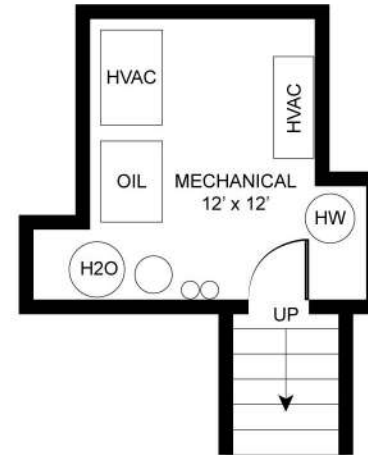

468 SAGAPONACK MAIN STREET  
SAGAPONACK, NY

*corcoran*

1ST FLOOR - 1385 SF

468 SAGAPONACK MAIN STREET  
SAGAPONACK, NY

*corcoran*

2ND FLOOR - 950 SF

468 SAGAPONACK MAIN STREET  
SAGAPONACK, NY

*corcoran*

GARAGE - 400 SF  
BASEMENT - 150 SF

468 SAGAPONACK MAIN STREET  
SAGAPONACK, NY

*corcoran*

SITE PLAN