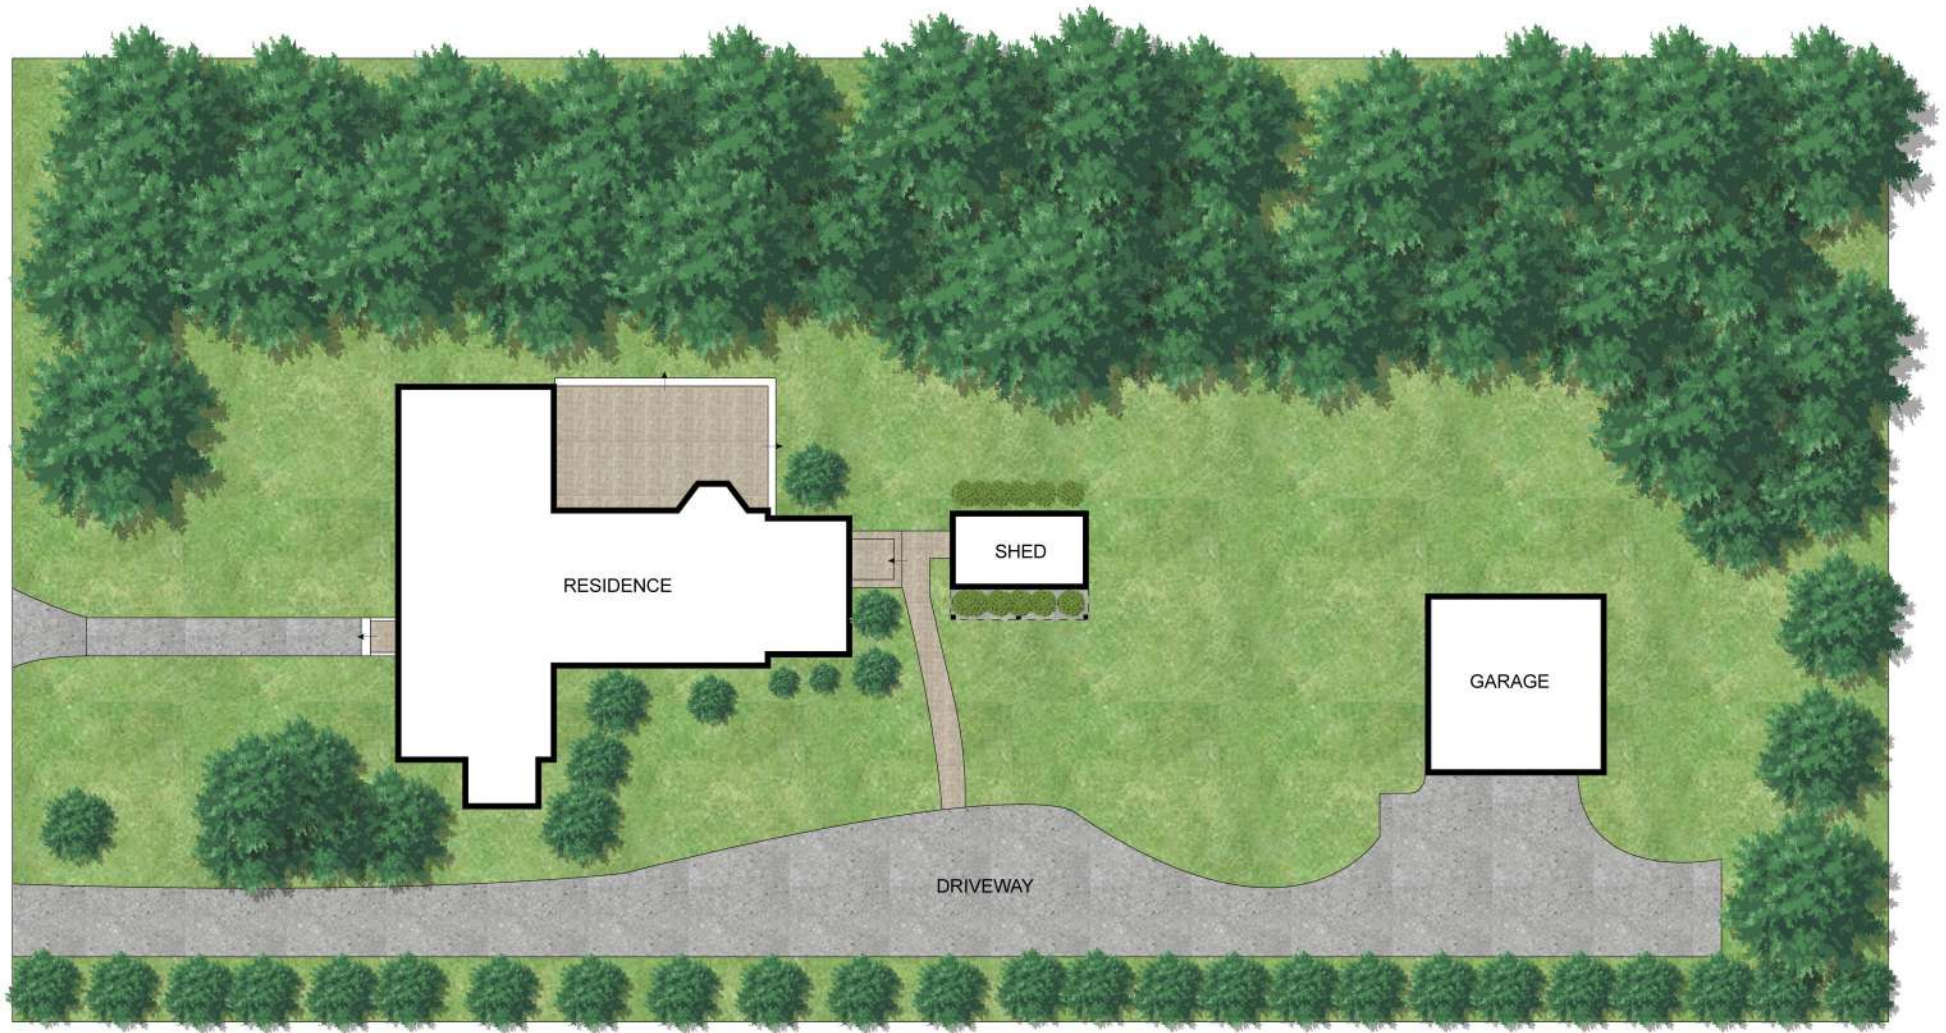

468 SAGAPONACK MAIN STREET  
SAGAPONACK, NY

*corcoran*

1ST FLOOR - 1385 SF

468 SAGAPONACK MAIN STREET  
SAGAPONACK, NY

*corcoran*

2ND FLOOR - 950 SF

468 SAGAPONACK MAIN STREET  
SAGAPONACK, NY

*corcoran*

GARAGE - 400 SF  
BASEMENT - 150 SF

468 SAGAPONACK MAIN STREET  
SAGAPONACK, NY

*corcoran*

SITE PLAN