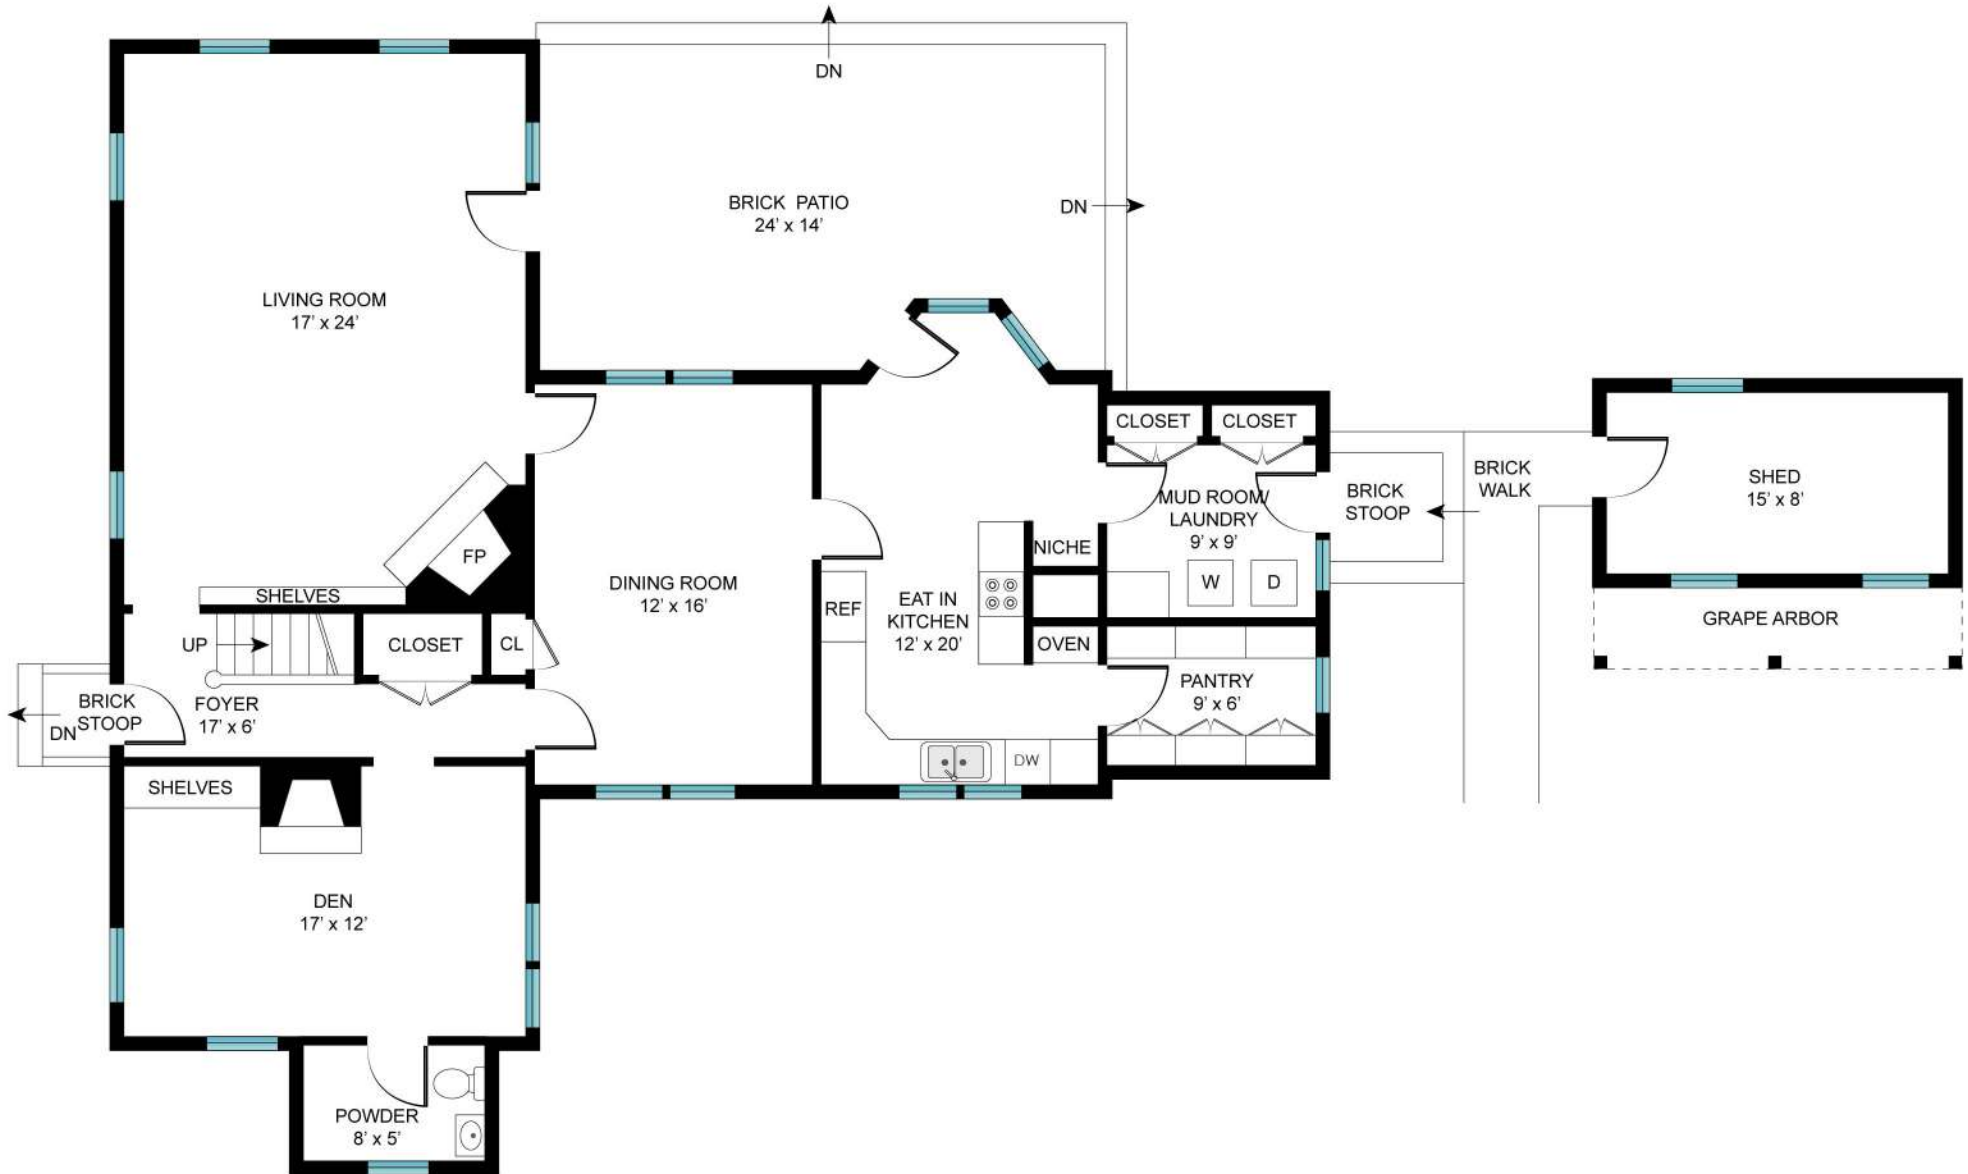

468 SAGAPONACK MAIN STREET  
SAGAPONACK, NY

*corcoran*

1ST FLOOR - 1385 SF

468 SAGAPONACK MAIN STREET  
SAGAPONACK, NY

*corcoran*

2ND FLOOR - 950 SF

468 SAGAPONACK MAIN STREET  
SAGAPONACK, NY

*corcoran*

GARAGE - 400 SF  
BASEMENT - 150 SF

468 SAGAPONACK MAIN STREET  
SAGAPONACK, NY

*corcoran*

SITE PLAN