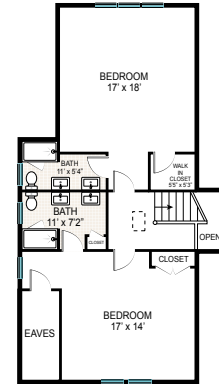

FIRST FLOOR

LOWER FLOOR

SECOND FLOOR

FIRST FLOOR: 3040 ft<sup>2</sup>  
 SECOND FLOOR: 932 ft<sup>2</sup>  
 LOWER LEVEL: 2644 ft<sup>2</sup>  
 GARAGE: 506 ft<sup>2</sup>  
 INT: 6616 ft<sup>2</sup>  
 EXT: 1224 ft<sup>2</sup>

Scale in feet. Indicative only. Dimensions are approximate. All information contained herein is gathered from sources we believe to be reliable. However, we cannot guarantee its accuracy and interested persons should rely on their own enquiries.