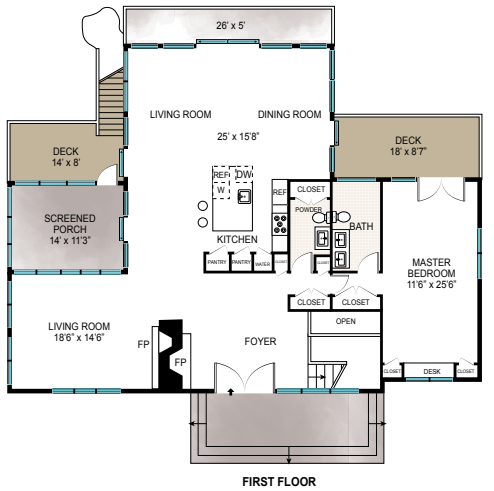

LOWER GROUND FLOOR

FIRST FLOOR

INT: 3645 ft<sup>2</sup>  
 FIRST FLOOR: 1770 ft<sup>2</sup>  
 LOWER FLOOR: 1875 ft<sup>2</sup>  
 SCREENED PORCH: 154 ft<sup>2</sup>  
 EXT: 1260 ft<sup>2</sup>

Scale in feet. Indicative only. Dimensions are approximate. All information contained herein is gathered from sources we believe to be reliable. However, we cannot guarantee its accuracy and interested persons should rely on their own enquiries.